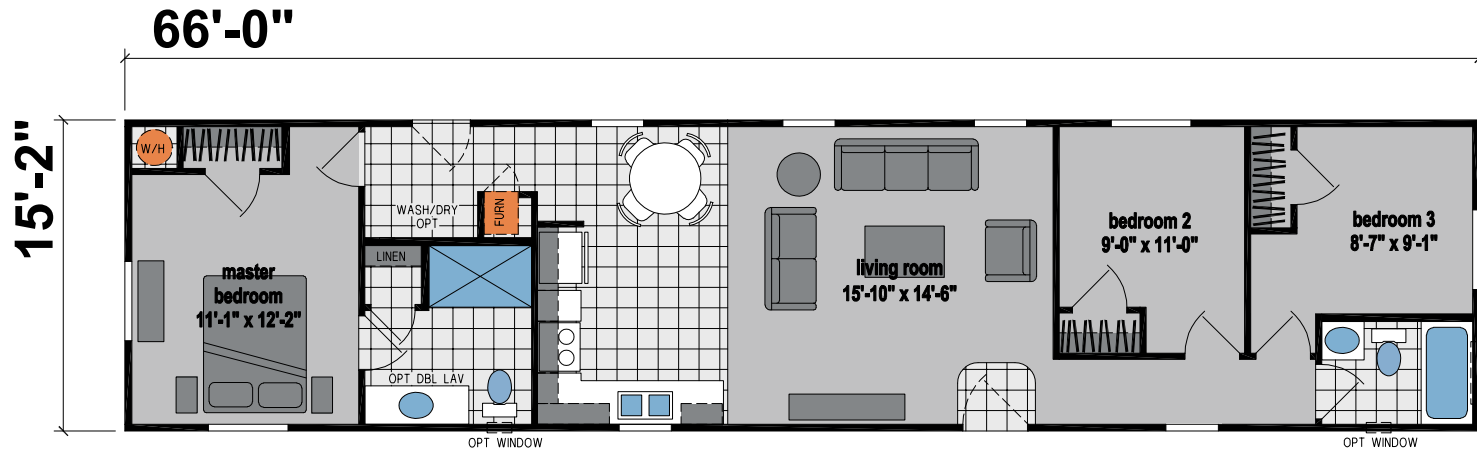

# Akron

Prairie Dune Series

1,001 SQ. FT. (Approximate) 3 Bedroom, 2 Bath

CHAMPION<sup>®</sup>  
HOMES CENTER

Last Updated: 8-16-23

OPTION KITCHEN ISLAND

OPTION ENTERTAINMENT CENTER

**CHAMPION HOMES CENTER**  
315 W. Skyline Rd.  
Arkansas City, KS 67005