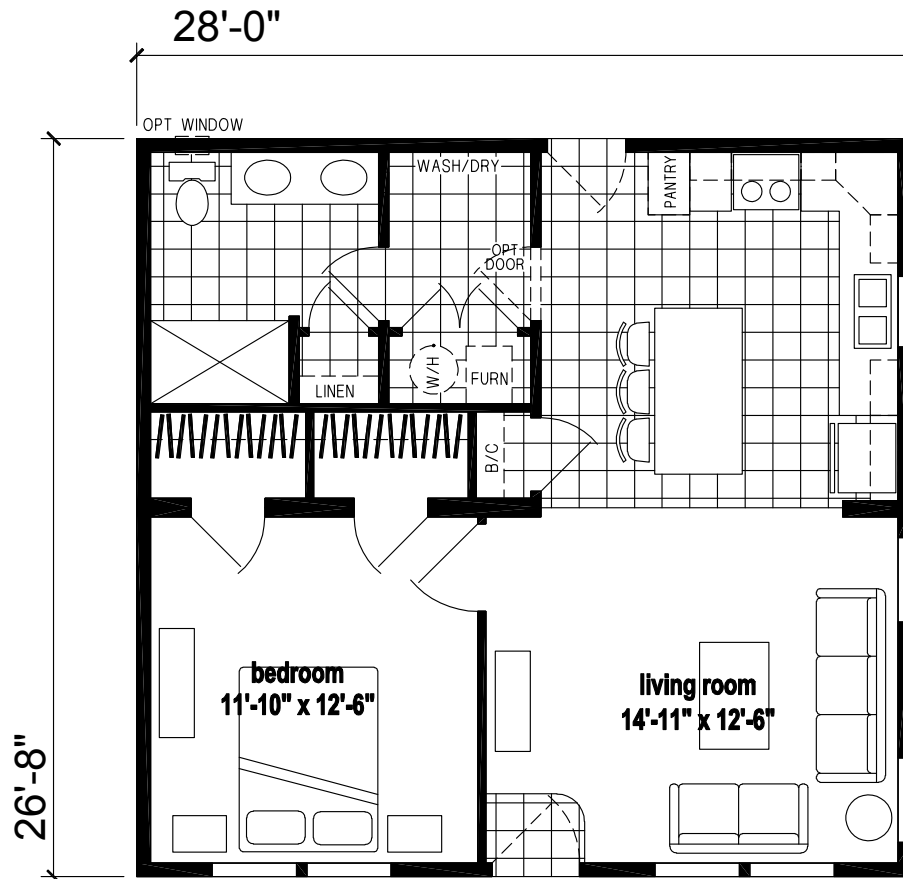

# Ashland

Prairie Dune Series

740 SQ. FT. (Approximate) 1 Bedroom, 1 Bath

CHAMPION  
HOMES CENTER

Last Updated: 8-16-23

CHAMPION HOMES CENTER  
315 W. Skyline Rd.  
Arkansas City, KS 67005

FactoryHomes.com | 1-800-965-0347