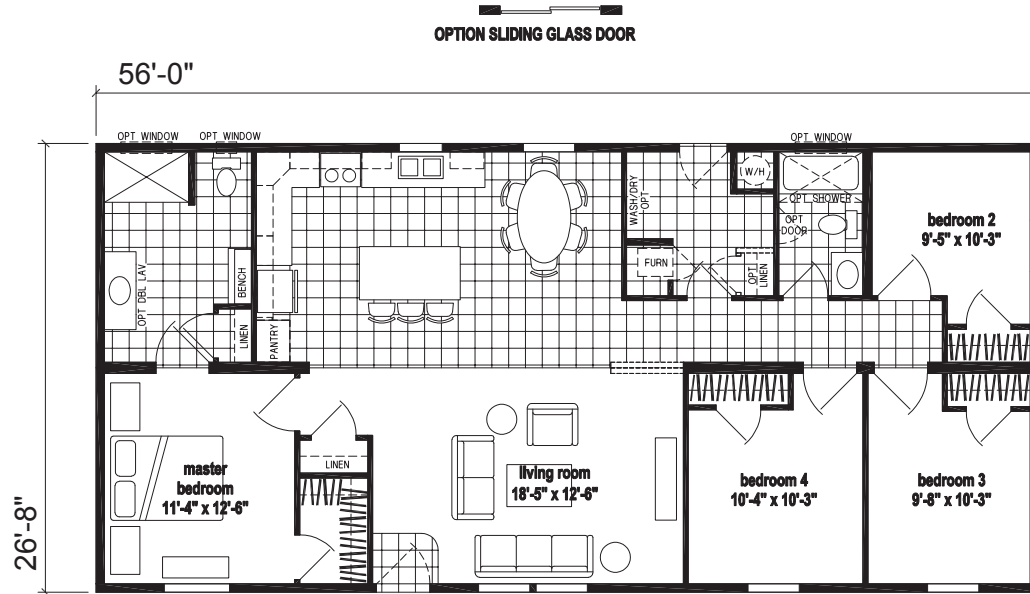

Aston

Prairie Dune Series

1,493 SQ. FT. (Approximate) 4 Bedroom, 2 Bath

Last Updated: 8-16-23

OPTION 4 x 6 SHOWER

OPTION OVAL TUB BATH

CHAMPION HOMES CENTER
315 W. Skyline Rd.
Arkansas City, KS 67005

FactoryHomes.com | 1-800-965-0347