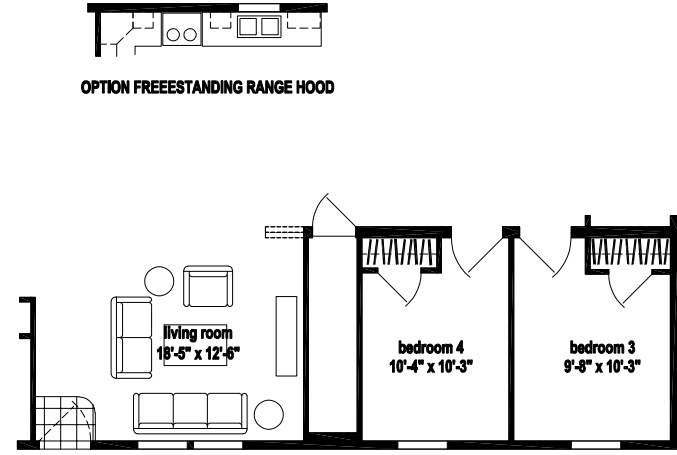

Aston

Prairie Dune Series

1,493 SQ. FT. (Approximate) 4 Bedroom, 2 Bath

Last Updated: 8-16-23

OPTION 4 x 6 SHOWER

OPTION OVAL TUB BATH

CHAMPION HOMES CENTER
315 W. Skyline Rd.
Arkansas City, KS 67005

FactoryHomes.com | 1-800-965-0347