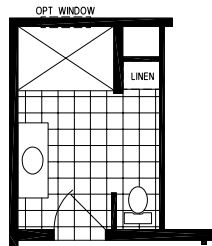

Aston

Prairie Dune Series

1,493 SQ. FT. (Approximate) 4 Bedroom, 2 Bath

Last Updated: 8-16-23

OPTION 4 x 6 SHOWER

OPTION OVAL TUB BATH

CHAMPION HOMES CENTER
315 W. Skyline Rd.
Arkansas City, KS 67005

FactoryHomes.com | 1-800-965-0347