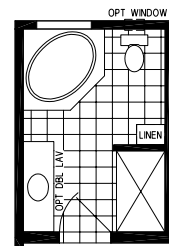

Aston

Prairie Dune Series

1,493 SQ. FT. (Approximate) 4 Bedroom, 2 Bath

Last Updated: 8-16-23

OPTION 4 x 6 SHOWER

OPTION OVAL TUB BATH

CHAMPION HOMES CENTER
315 W. Skyline Rd.
Arkansas City, KS 67005

FactoryHomes.com | 1-800-965-0347