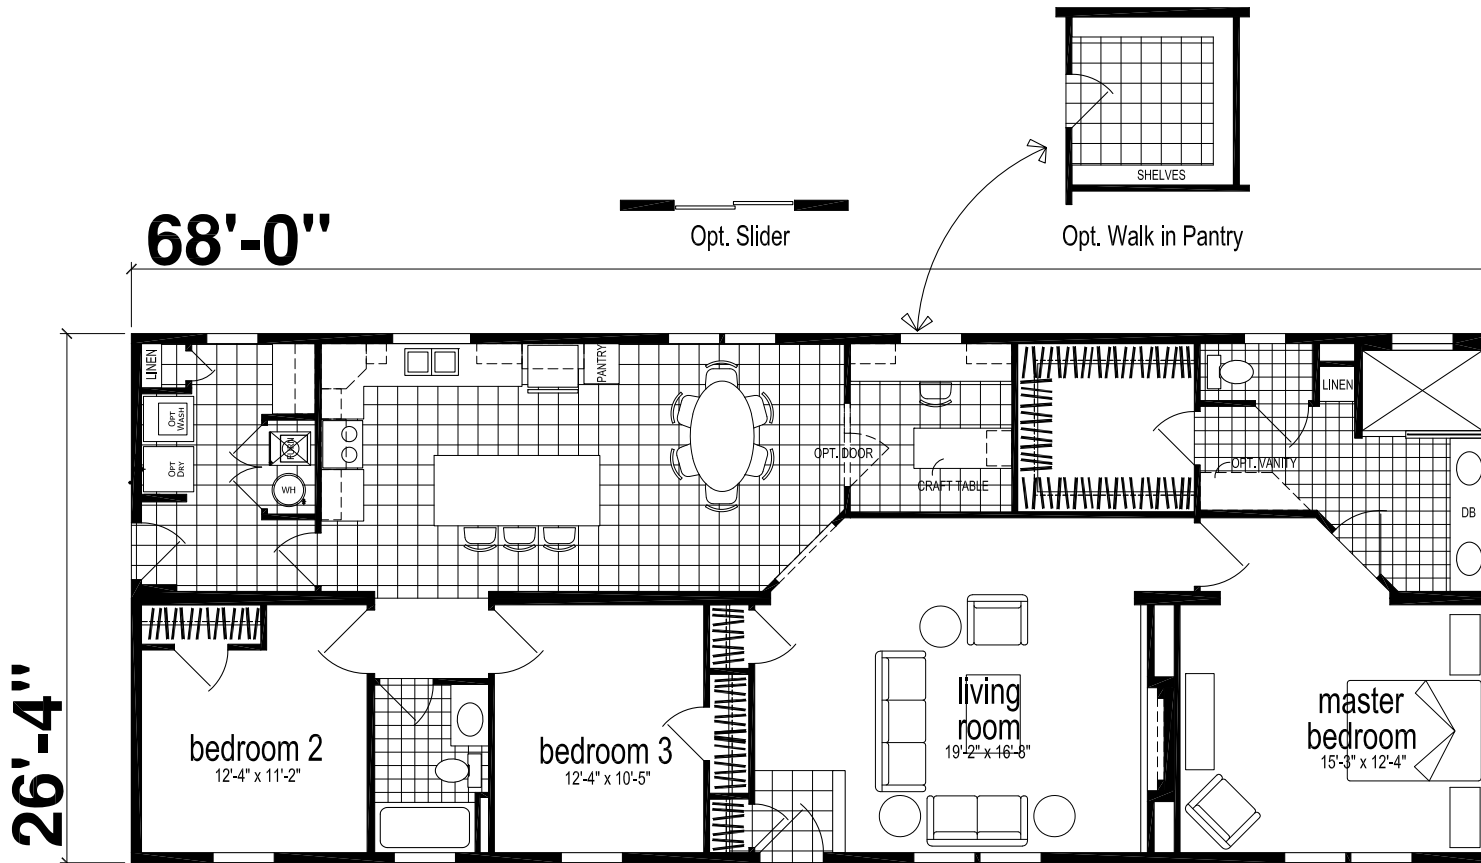

Burdett

Skyliner Series

3 Bedrooms, 2 Baths
Approx. 1,790 Sq. Ft.

Last Updated: 11-13-19

315 W. Skyline Rd.
 Arkansas City, KS 67005

I authorize Factory Expo Home Centers to build my house, per this plan.

X _____
 Customer Signature/Date