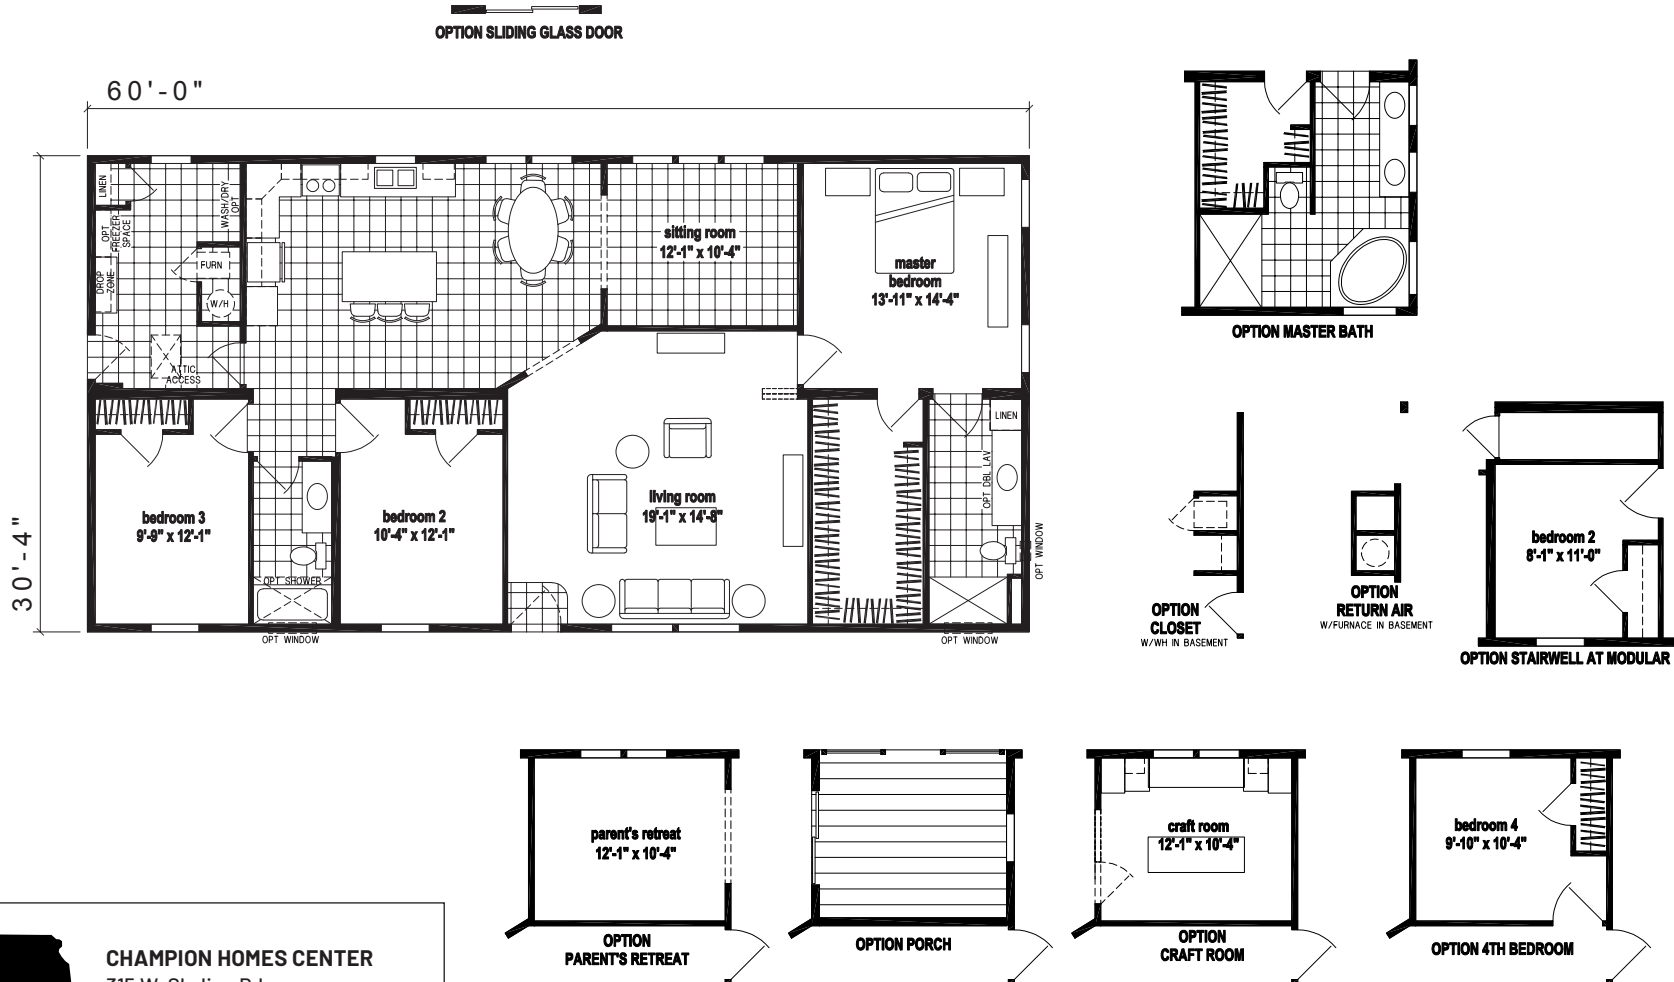

Chitwood

Prairie Dune Series

1,820 SQ. FT. (Approximate) 3 Bedroom, 2 Bath

Last Updated: 8-16-23

CHAMPION HOMES CENTER
315 W. Skyline Rd.
Arkansas City, KS 67005

FactoryHomes.com | 1-800-965-0347

IMPORTANT: Champion Homes reserves the right to modify, cancel or substitute products or features of this event at any time without prior notice or obligation. Pictures and other promotional materials are representative and may depict or contain floor plans, square footages, elevations, options, upgrades, extra design features, decorations, floor coverings, specialty light fixtures, custom paint and wall coverings, window treatments, landscaping, sound and alarm systems, furnishings, appliances, and other designer/decorator features and amenities that are not included as part of the home and/or may not be available at all locations. Home, pricing and community information is subject to change, and homes to prior sale, at any time without notice or obligation. ©2023 Champion Homes. All rights reserved.