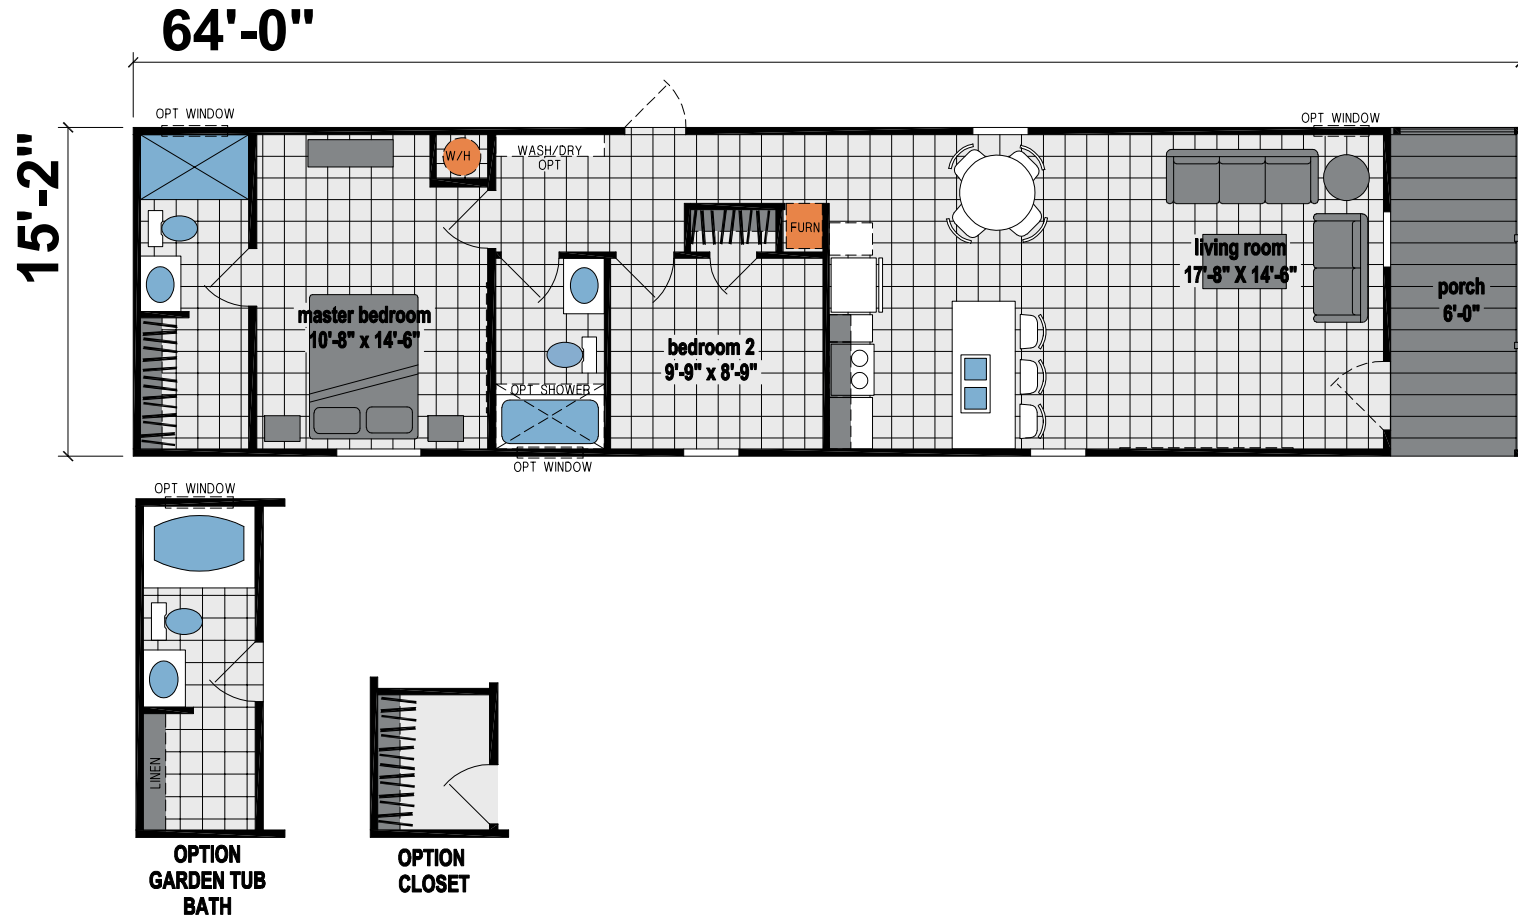

Cowley

Galaxy Series

992 SQ. FT. (Approximate) 2 Bedrooms, 2 Baths

CHAMPION
HOMES CENTER

Last Updated: 8-16-23

CHAMPION HOMES CENTER
315 W. Skyline Rd.
Arkansas City, KS 67005

FactoryHomes.com | 1-800-965-0347