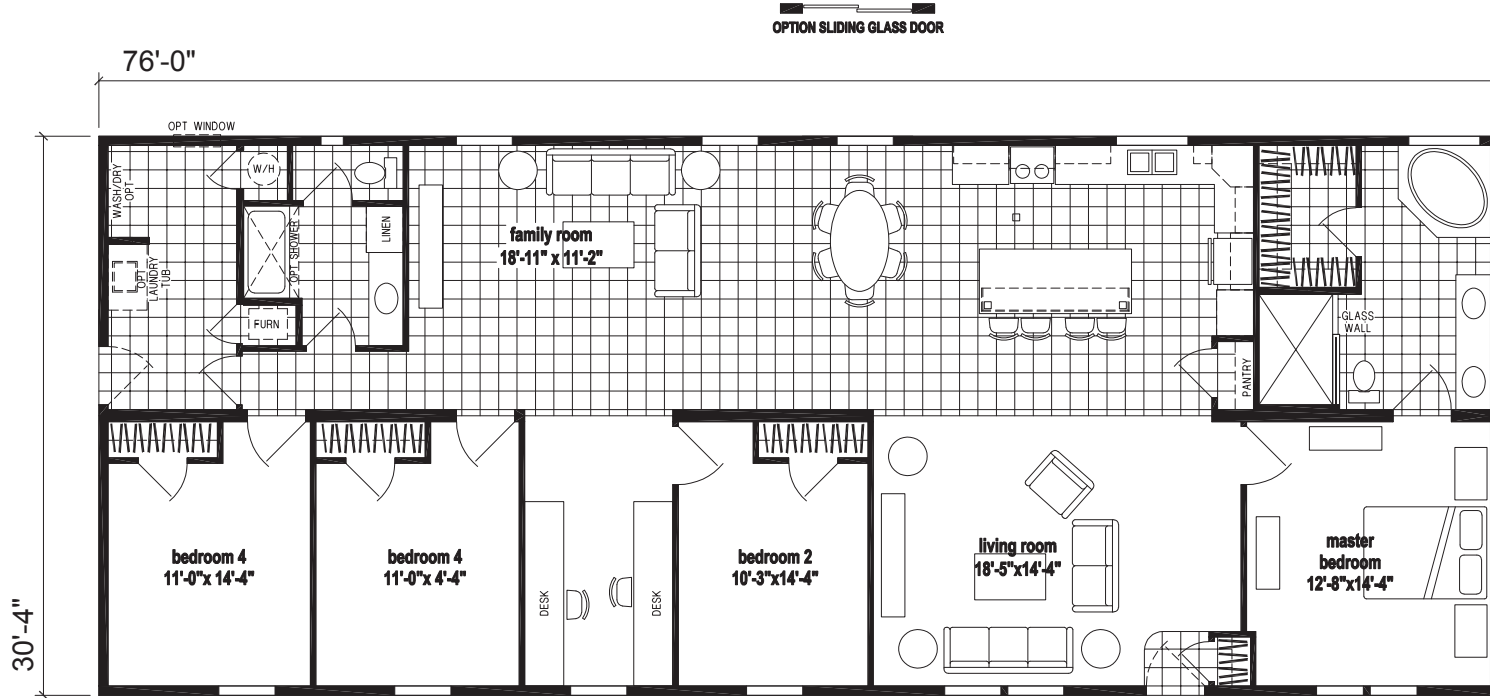

# Furley

Skyliner Series

2,305 SQ. FT. (Approximate) 4 Bedroom, 2 Bath

Last Updated: 8-16-23

**CHAMPION HOMES CENTER**  
 315 W. Skyline Rd.  
 Arkansas City, KS 67005

**FactoryHomes.com | 1-800-965-0347**