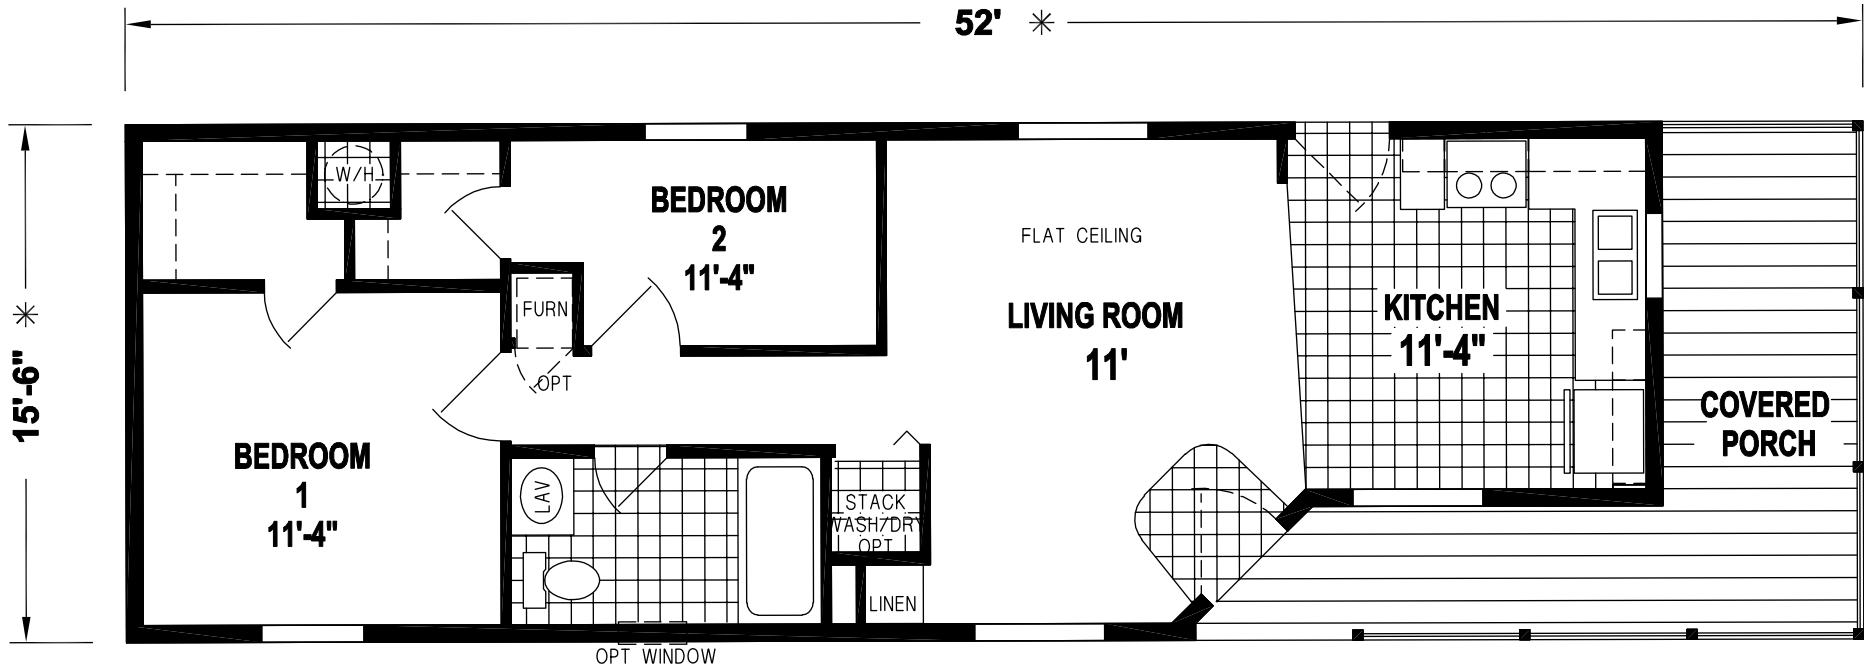

Heritage

Prairie Dune Series

2 Bedrooms, 1 Bath
Approx. 806 Sq. Ft.

Last Updated: 11-14-19

315 W. Skyline Rd.
Arkansas City, KS 67005

I authorize Factory Expo Home Centers to build my house, per this plan.