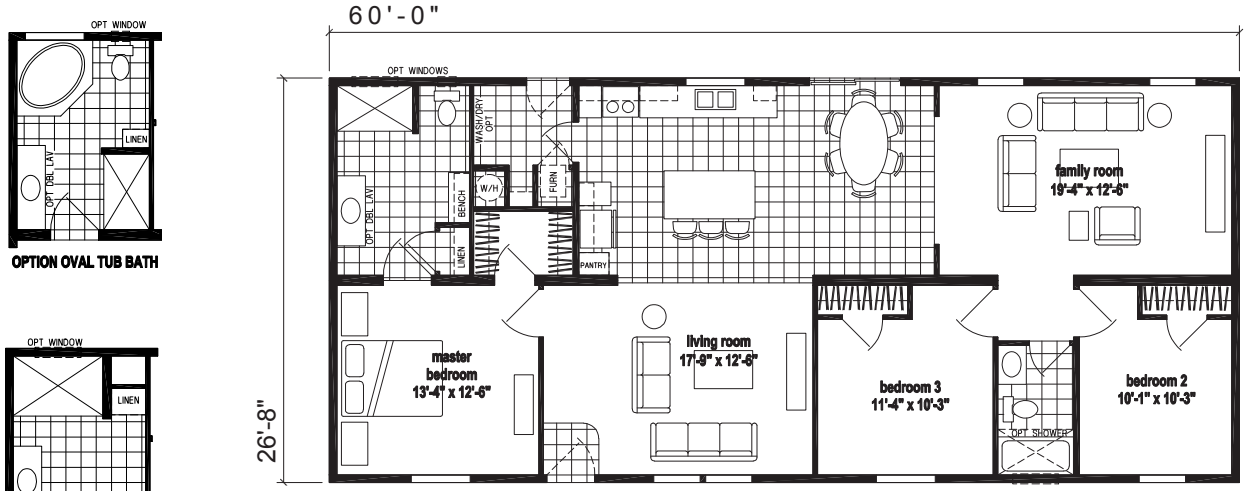

# Langdon

Prairie Dune Series

1,600 SQ. FT. (Approximate) 3 Bedroom, 2 Bath

Last Updated: 8-16-23

**CHAMPION HOMES CENTER**  
315 W. Skyline Rd.  
Arkansas City, KS 67005

**FactoryHomes.com | 1-800-965-0347**