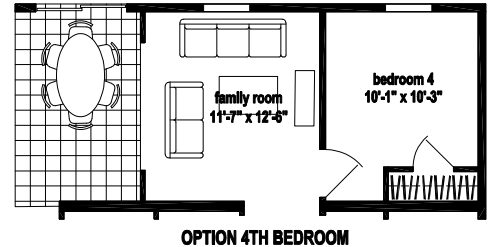

# Langdon

Prairie Dune Series

1,600 SQ. FT. (Approximate) 3 Bedroom, 2 Bath

Last Updated: 8-16-23

**CHAMPION HOMES CENTER**  
315 W. Skyline Rd.  
Arkansas City, KS 67005

**FactoryHomes.com | 1-800-965-0347**