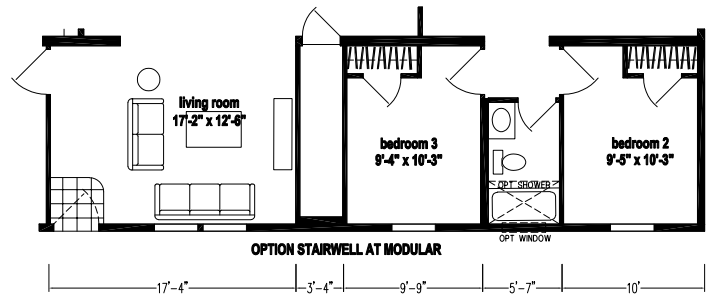

# Langdon

Prairie Dune Series

1,600 SQ. FT. (Approximate) 3 Bedroom, 2 Bath

Last Updated: 8-16-23

**CHAMPION HOMES CENTER**  
315 W. Skyline Rd.  
Arkansas City, KS 67005

**FactoryHomes.com | 1-800-965-0347**