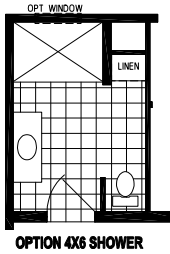

# Langdon

Prairie Dune Series

1,600 SQ. FT. (Approximate) 3 Bedroom, 2 Bath

Last Updated: 8-16-23

**CHAMPION HOMES CENTER**  
315 W. Skyline Rd.  
Arkansas City, KS 67005

**FactoryHomes.com | 1-800-965-0347**