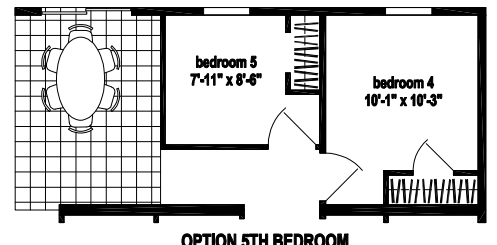

# Langdon

Prairie Dune Series

1,600 SQ. FT. (Approximate) 3 Bedroom, 2 Bath

Last Updated: 8-16-23

**CHAMPION HOMES CENTER**  
315 W. Skyline Rd.  
Arkansas City, KS 67005

**FactoryHomes.com | 1-800-965-0347**