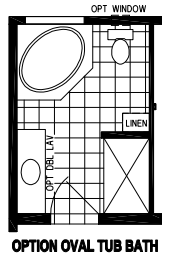

# Langdon

Prairie Dune Series

1,600 SQ. FT. (Approximate) 3 Bedroom, 2 Bath

Last Updated: 8-16-23

**CHAMPION HOMES CENTER**  
315 W. Skyline Rd.  
Arkansas City, KS 67005

**FactoryHomes.com | 1-800-965-0347**