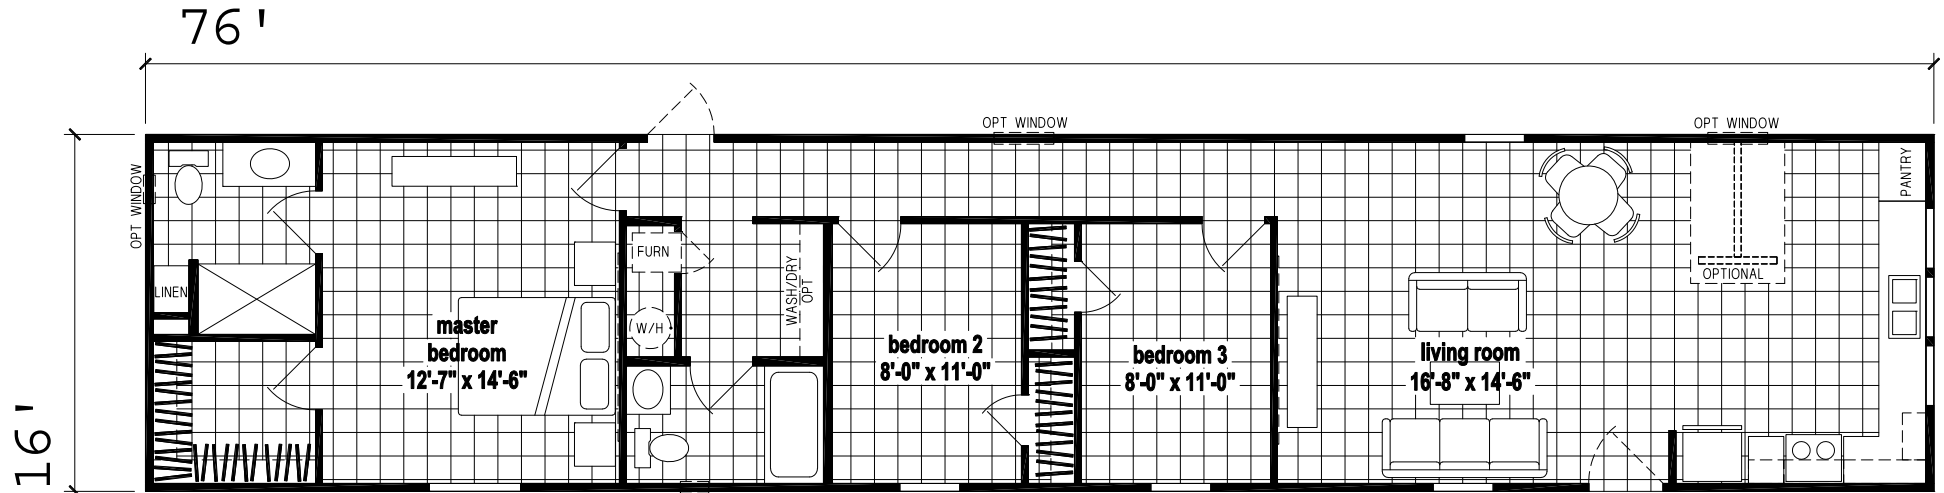

Lanigan

Prairie Dune Series

1,153 SQ. FT. (Approximate) 3 Bedroom, 2 Bath

Last Updated: 8-15-24

CHAMPION HOMES CENTER
315 W. Skyline Rd.
Arkansas City, KS 67005

FactoryHomes.com | 1-800-965-0347

IMPORTANT: Champion Homes reserves the right to modify, cancel or substitute products or features of this event at any time without prior notice or obligation. Pictures and other promotional materials are representative and may depict or contain floor plans, square footages, elevations, options, upgrades, extra design features, decorations, floor coverings, specialty light fixtures, custom paint and wall coverings, window treatments, landscaping, sound and alarm systems, furnishings, appliances, and other designer/decorator features and amenities that are not included as part of the home and/or may not be available at all locations. Home, pricing and community information is subject to change, and homes to prior sale, at any time without notice or obligation. ©2023 Champion Homes. All rights reserved.