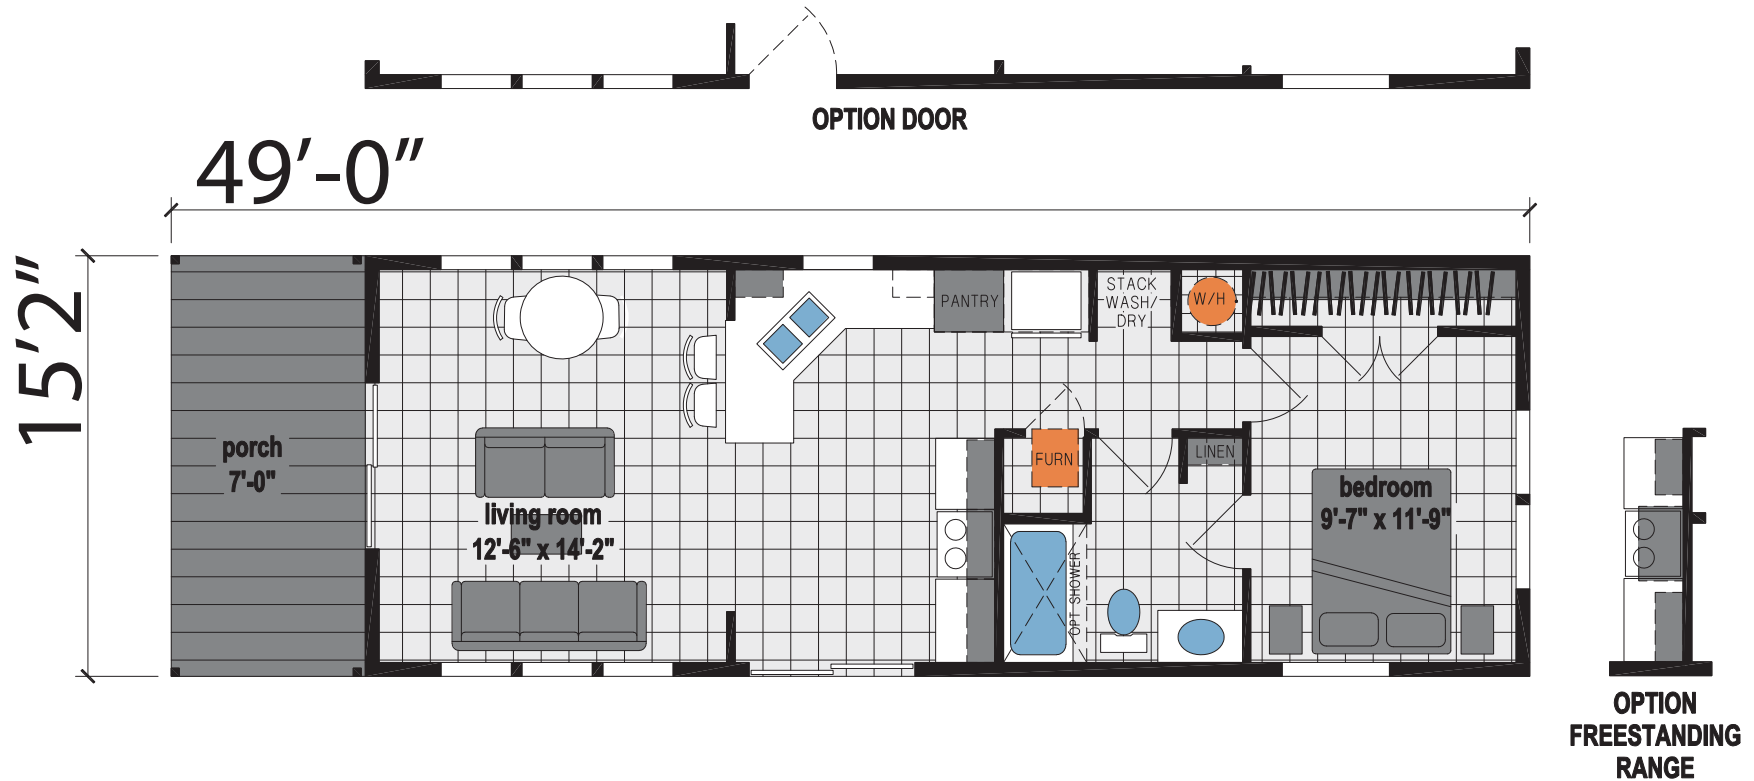

Lindberg

Contemporary Cabin Series

760 SQ. FT. (Approximate) 1 Bedroom, 1 Bath

CHAMPION
HOMES CENTER

Last Updated: 8-16-23

CHAMPION HOMES CENTER
315 W. Skyline Rd.
Arkansas City, KS 67005

FactoryHomes.com | 1-800-965-0347