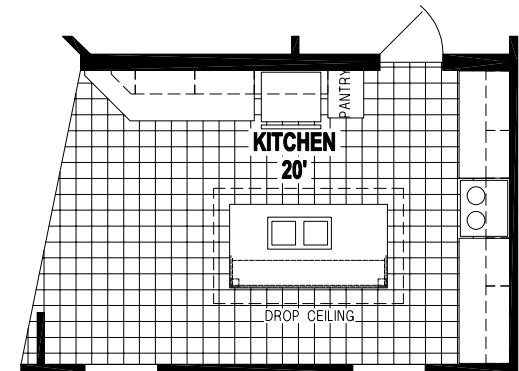

# Moline

Prairie Dune Series

**3 Bedrooms, 2 Baths**  
**Approx. 1,248 Sq. Ft.**

Last Updated: 11-14-19

**OPTION KITCHEN**

**OPTION ENTERTAINMENT CENTER**

315 W. Skyline Rd.  
Arkansas City, KS 67005

I authorize Factory Expo Home Centers to build my house, per this plan.