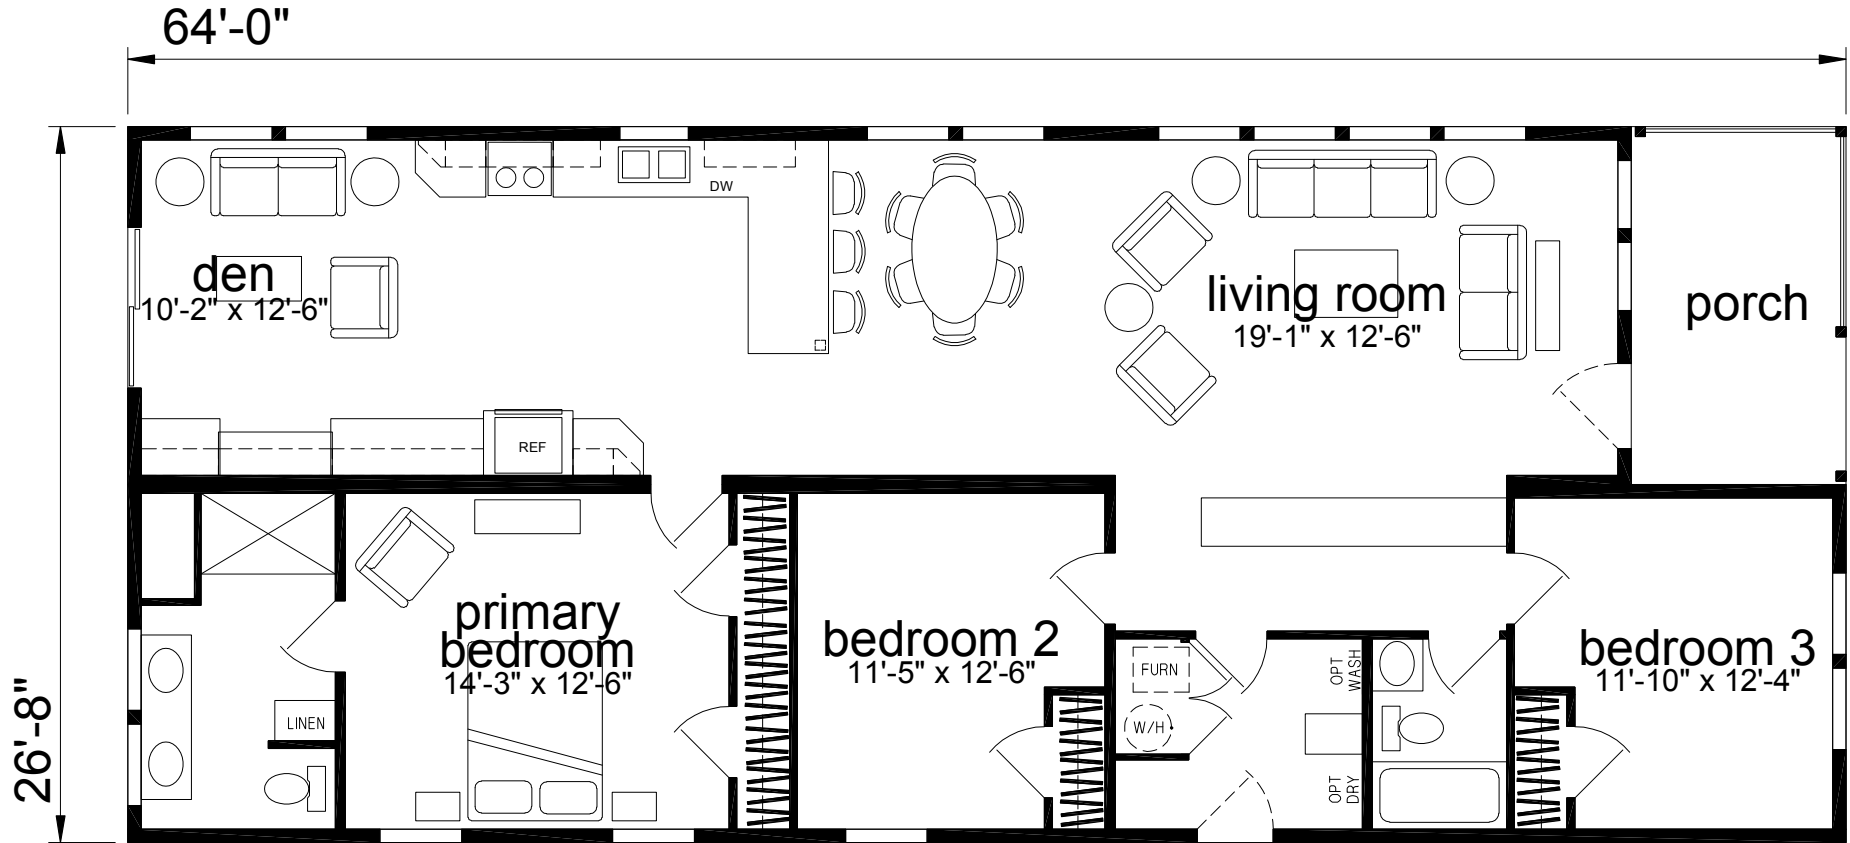

# Odell

Skyliner Series

1,386 SQ. FT. (Approximate) 3 Bedroom, 2 Bath

CHAMPION<sup>®</sup>  
HOMES CENTER

Last Updated: 8-16-23

**CHAMPION HOMES CENTER**  
315 W. Skyline Rd.  
Arkansas City, KS 67005

**FactoryHomes.com | 1-800-965-0347**