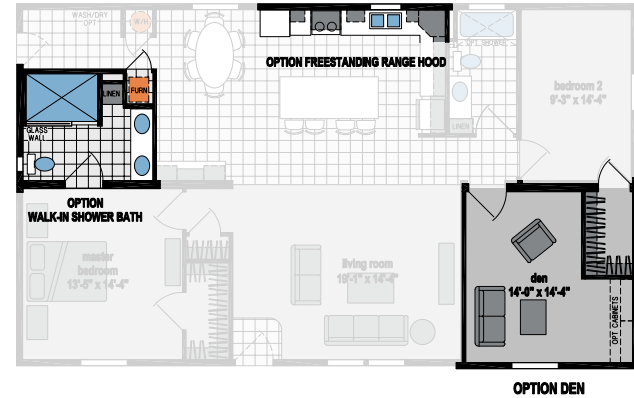

Pembridge

Skyliner Series

1,577 SQ. FT. (Approximate) 3 Bedroom, 2 Bath

Last Updated: 8-16-23

CHAMPION HOMES CENTER
315 W. Skyline Rd.
Arkansas City, KS 67005

FactoryHomes.com | 1-800-965-0347

IMPORTANT: Champion Homes reserves the right to modify, cancel or substitute products or features of this event at any time without prior notice or obligation. Pictures and other promotional materials are representative and may depict or contain floor plans, square footages, elevations, options, upgrades, extra design features, decorations, floor coverings, specialty light fixtures, custom paint and wall coverings, window treatments, landscaping, sound and alarm systems, furnishings, appliances, and other designer/decorator features and amenities that are not included as part of the home and/or may not be available at all locations. Home, pricing and community information is subject to change, and homes to prior sale, at any time without notice or obligation. ©2023 Champion Homes. All rights reserved.