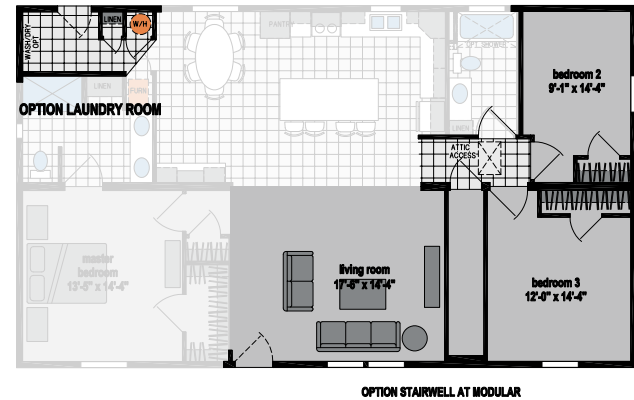

Pembridge

Skyliner Series

1,577 SQ. FT. (Approximate) 3 Bedroom, 2 Bath

Last Updated: 8-16-23

CHAMPION HOMES CENTER
315 W. Skyline Rd.
Arkansas City, KS 67005

FactoryHomes.com | 1-800-965-0347

IMPORTANT: Champion Homes reserves the right to modify, cancel or substitute products or features of this event at any time without prior notice or obligation. Pictures and other promotional materials are representative and may depict or contain floor plans, square footages, elevations, options, upgrades, extra design features, decorations, floor coverings, specialty light fixtures, custom paint and wall coverings, window treatments, landscaping, sound and alarm systems, furnishings, appliances, and other designer/decorator features and amenities that are not included as part of the home and/or may not be available at all locations. Home, pricing and community information is subject to change, and homes to prior sale, at any time without notice or obligation. ©2023 Champion Homes. All rights reserved.