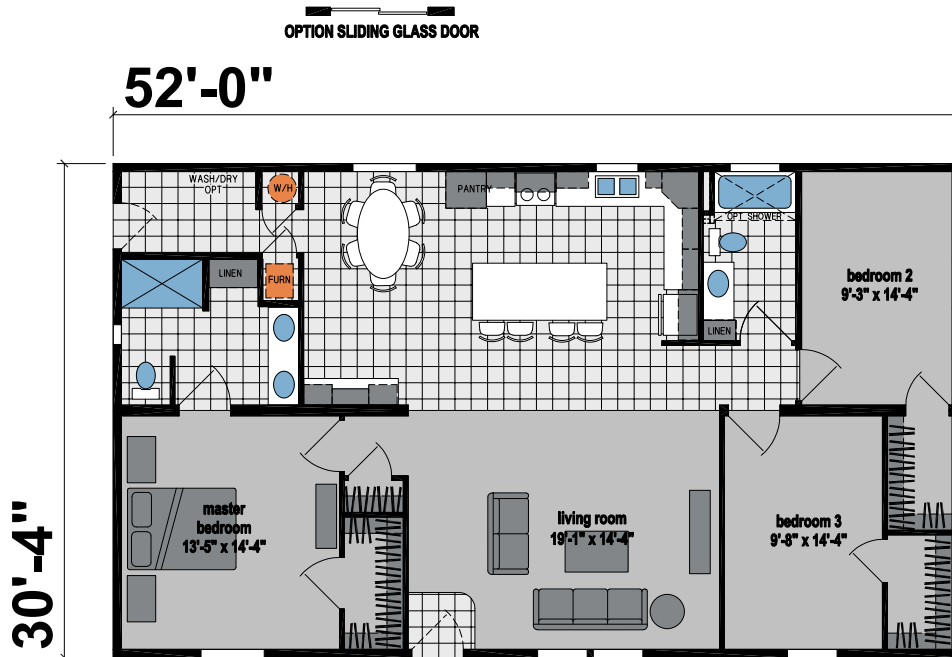

Pembridge

Skyliner Series

1,577 SQ. FT. (Approximate) 3 Bedroom, 2 Bath

Last Updated: 8-16-23

CHAMPION HOMES CENTER
315 W. Skyline Rd.
Arkansas City, KS 67005

FactoryHomes.com | 1-800-965-0347

IMPORTANT: Champion Homes reserves the right to modify, cancel or substitute products or features of this event at any time without prior notice or obligation. Pictures and other promotional materials are representative and may depict or contain floor plans, square footages, elevations, options, upgrades, extra design features, decorations, floor coverings, specialty light fixtures, custom paint and wall coverings, window treatments, landscaping, sound and alarm systems, furnishings, appliances, and other designer/decorator features and amenities that are not included as part of the home and/or may not be available at all locations. Home, pricing and community information is subject to change, and homes to prior sale, at any time without notice or obligation. ©2023 Champion Homes. All rights reserved.