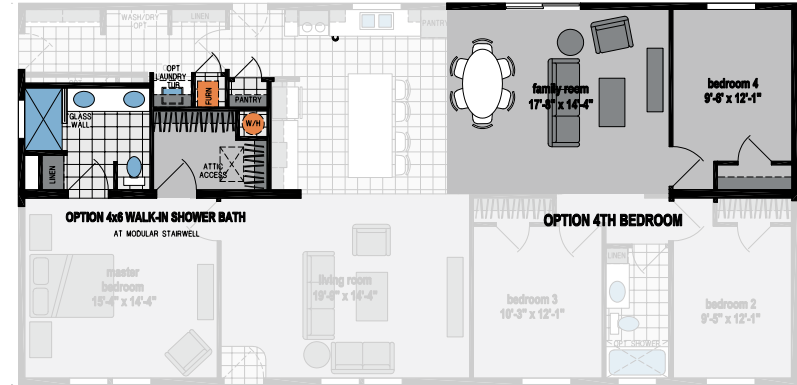

Piedmont

Skyliner Series

1,881 SQ. FT. (Approximate) 3 Bedroom, 2 Bath

Last Updated: 8-16-23

OPTION STAIRWELL AT MODULAR