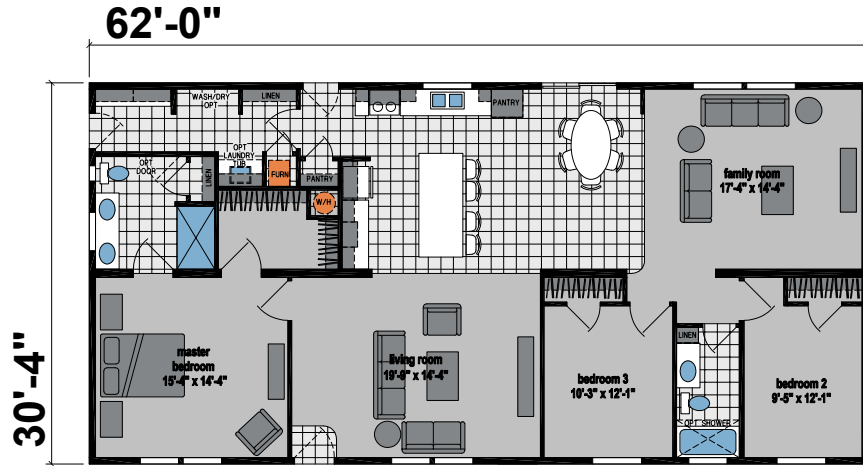

Piedmont

Skyliner Series

1,881 SQ. FT. (Approximate) 3 Bedroom, 2 Bath

Last Updated: 8-16-23

OPTION STAIRWELL AT MODULAR