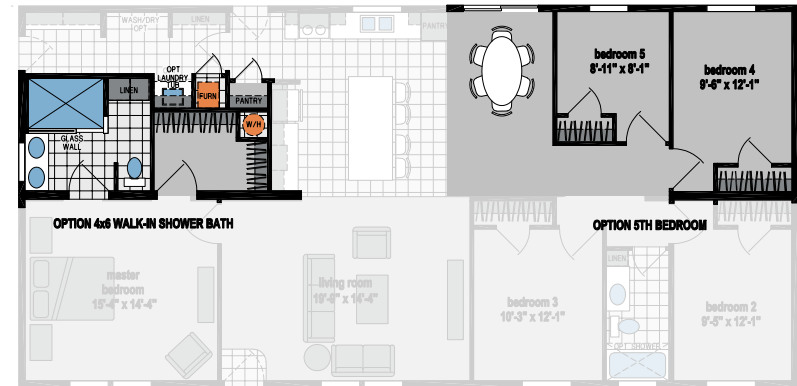

CHAMPION HOMES CENTER
315 W. Skyline Rd.
Arkansas City, KS 67005

FactoryHomes.com | 1-800-965-0347

IMPORTANT: Champion Homes reserves the right to modify, cancel or substitute products or features of this event at any time without prior notice or obligation. Pictures and other promotional materials are representative and may depict or contain floor plans, square footages, elevations, options, upgrades, extra design features, decorations, floor coverings, specialty light fixtures, custom paint and wall coverings, window treatments, landscaping, sound and alarm systems, furnishings, appliances, and other designer/decorator features and amenities that are not included as part of the home and/or may not be available at all locations. Home, pricing and community information is subject to change, and homes to prior sale, at any time without notice or obligation. ©2023 Champion Homes. All rights reserved.

MANUFACTURED BY:

I authorize Champion Hones Center to build my house, per this plan.

X _____

Customer Signature/Date