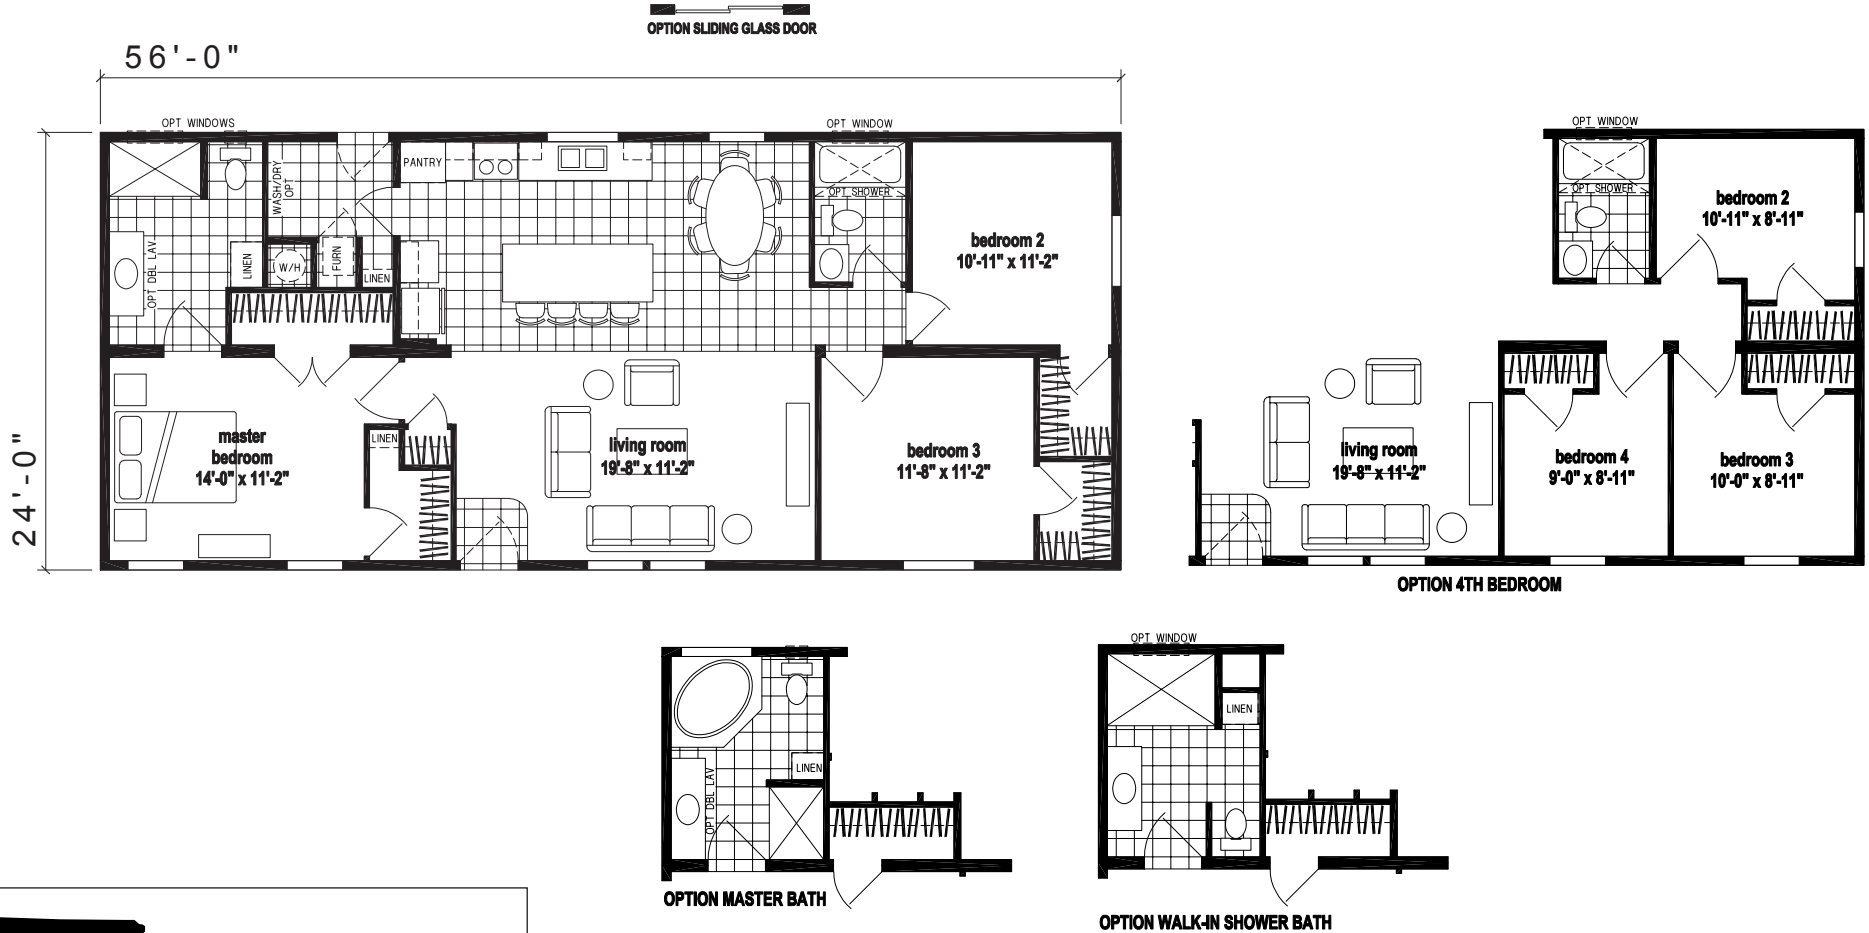

# Sullivan

Prairie Dune Series

1,325 SQ. FT. (Approximate) 3 Bedroom, 2 Bath

Last Updated: 8-16-23

**CHAMPION HOMES CENTER**  
 315 W. Skyline Rd.  
 Arkansas City, KS 67005

**FactoryHomes.com | 1-800-965-0347**