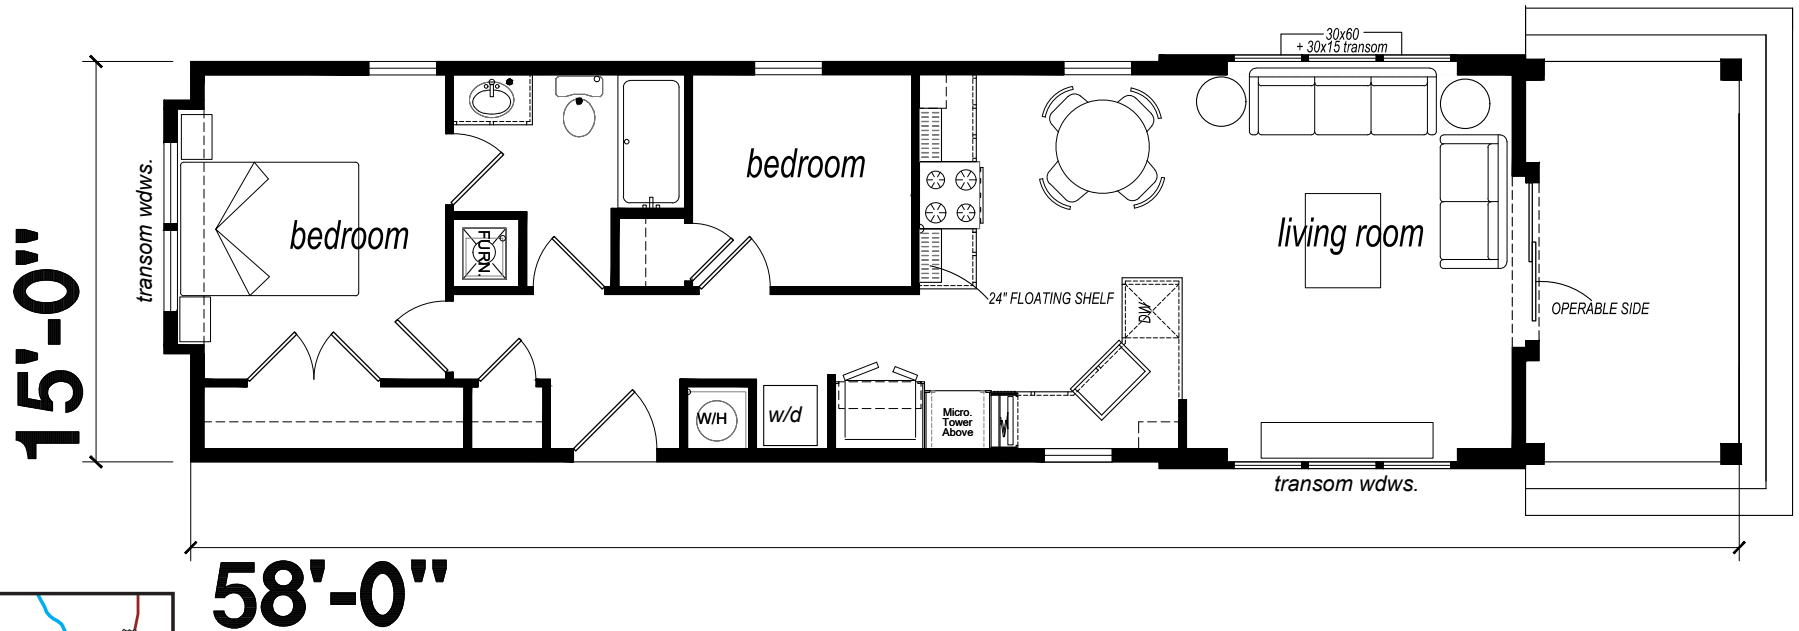

Tescott

Contemporary Cabin Series

1 Bedroom, 1 Bath
Approx. 899 Sq. Ft.

Last Updated: 11-26-19

315 W. Skyline Rd.
Arkansas City, KS 67005

I authorize Factory Expo Home Centers to build my house, per this plan.