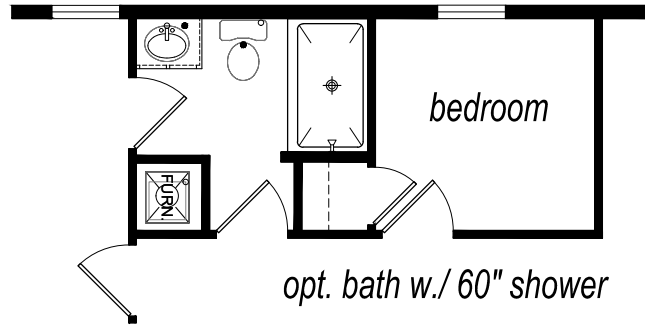

Tescott

Contemporary Cabin Series

1 Bedroom, 1 Bath
Approx. 899 Sq. Ft.

Last Updated: 11-26-19

315 W. Skyline Rd.
Arkansas City, KS 67005

I authorize Factory Expo Home Centers to build my house, per this plan.