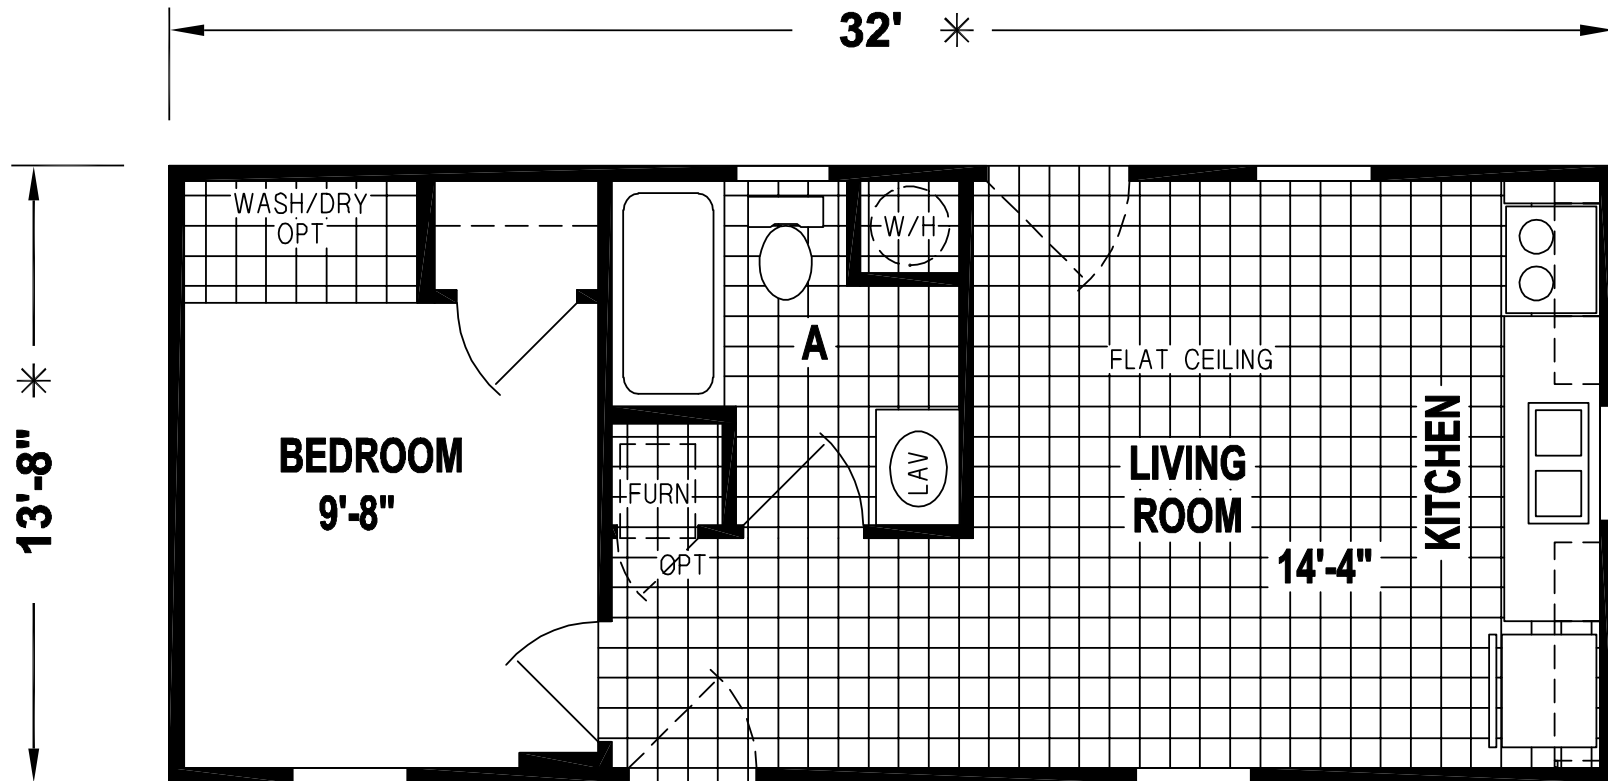

Thrifty 1

Prairie Dune Series

1 Bedroom, 1 Bath
Approx. 437 Sq. Ft.

Last Updated: 7-30-20

*Special Value Home, Limit 1 per Customer

315 W. Skyline Rd.
Arkansas City, KS 67005

I authorize Factory Expo Home Centers to build my house, per this plan.