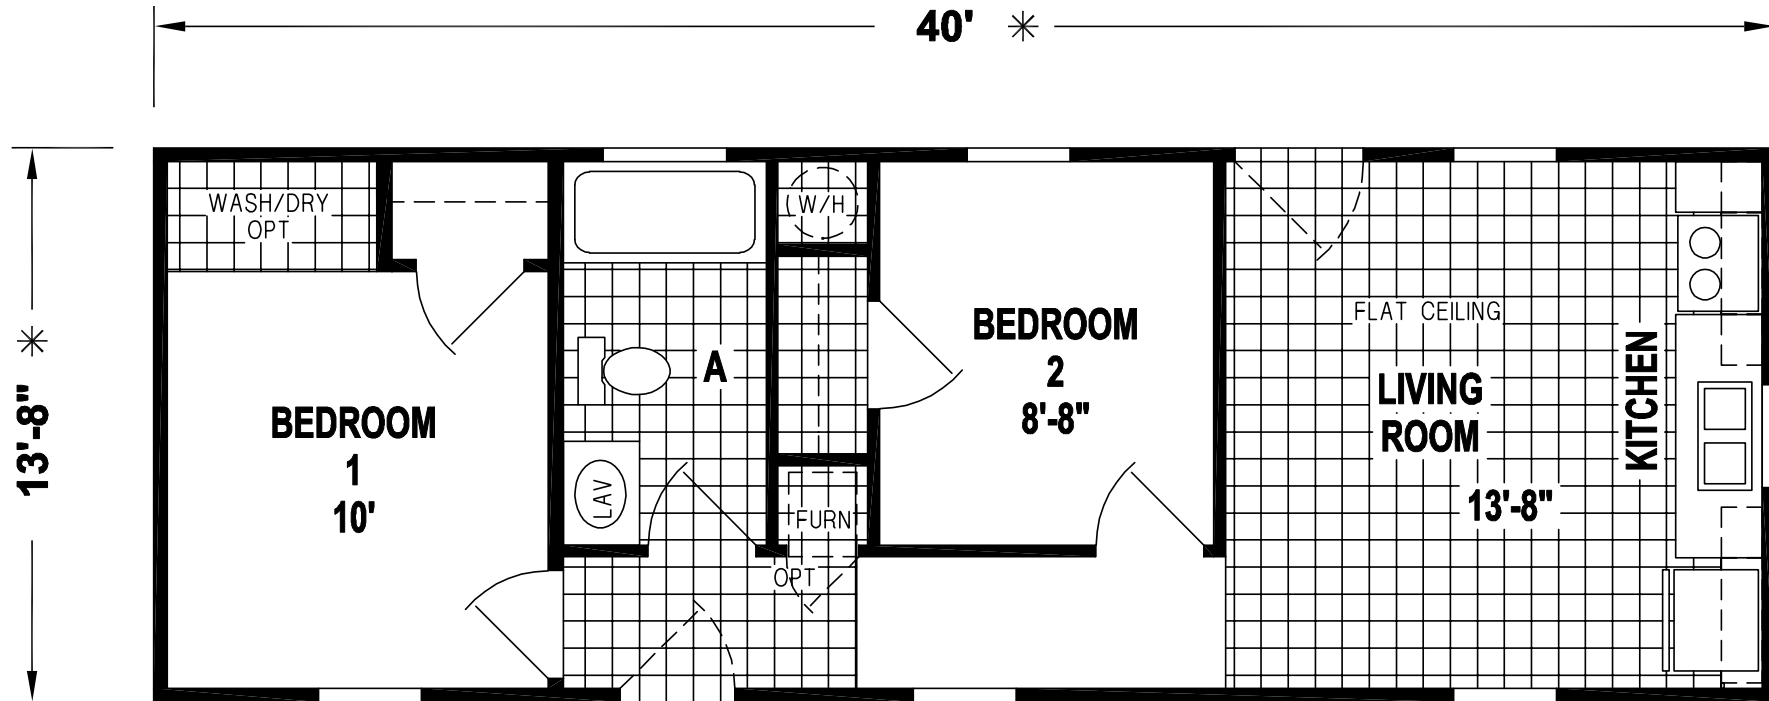

Thrifty 2

Prairie Dune Series

2 Bedroom, 1 Bath
Approx. 546 Sq. Ft.

Last Updated: 4-23-20

315 W. Skyline Rd.
Arkansas City, KS 67005

I authorize Factory Expo Home Centers to build my house, per this plan.

X _____
Customer Signature/Date