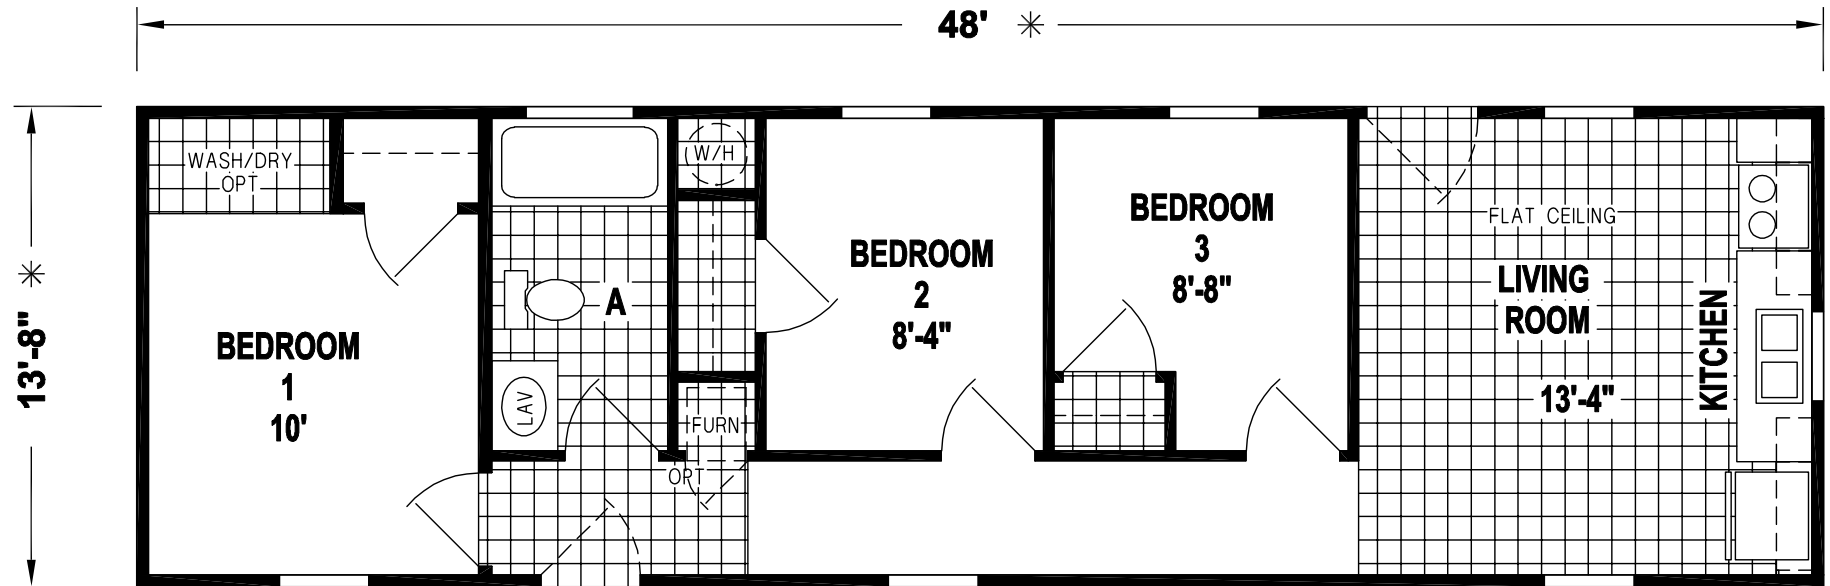

# Thrifty 3

Prairie Dune Series

3 Bedroom, 1 Bath  
Approx. 656 Sq. Ft.

Last Updated: 4-23-20

315 W. Skyline Rd.  
Arkansas City, KS 67005

I authorize Factory Expo Home Centers to build my house, per this plan.