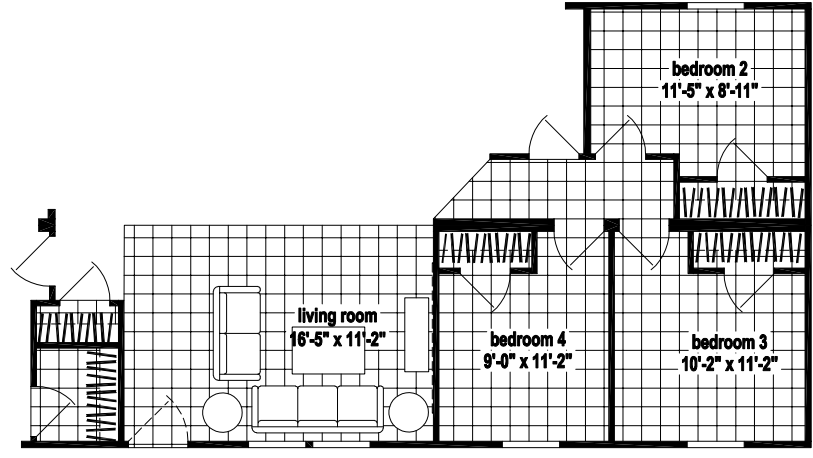

Tuttle

Galaxy Series

1,325 SQ. FT. (Approximate) 3 Bedrooms, 2 Baths

Last Updated: 8-16-23

OPTION 4TH BEDROOM

CHAMPION HOMES CENTER
315 W. Skyline Rd.
Arkansas City, KS 67005

FactoryHomes.com | 1-800-965-0347