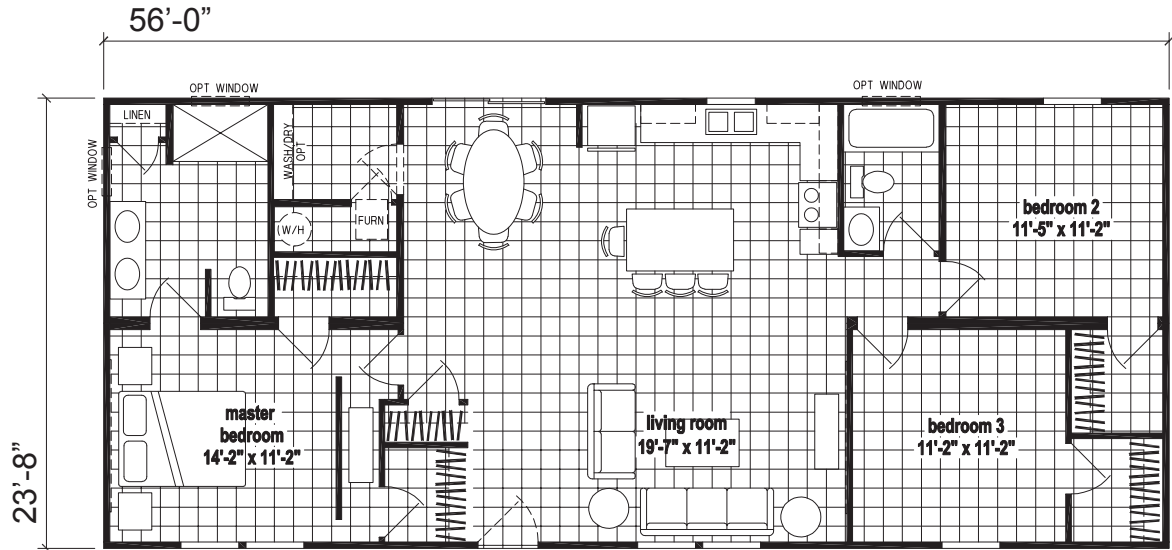

Tuttle

Galaxy Series

1,325 SQ. FT. (Approximate) 3 Bedrooms, 2 Baths

Last Updated: 8-16-23

OPTION 4TH BEDROOM

CHAMPION HOMES CENTER
315 W. Skyline Rd.
Arkansas City, KS 67005

FactoryHomes.com | 1-800-965-0347