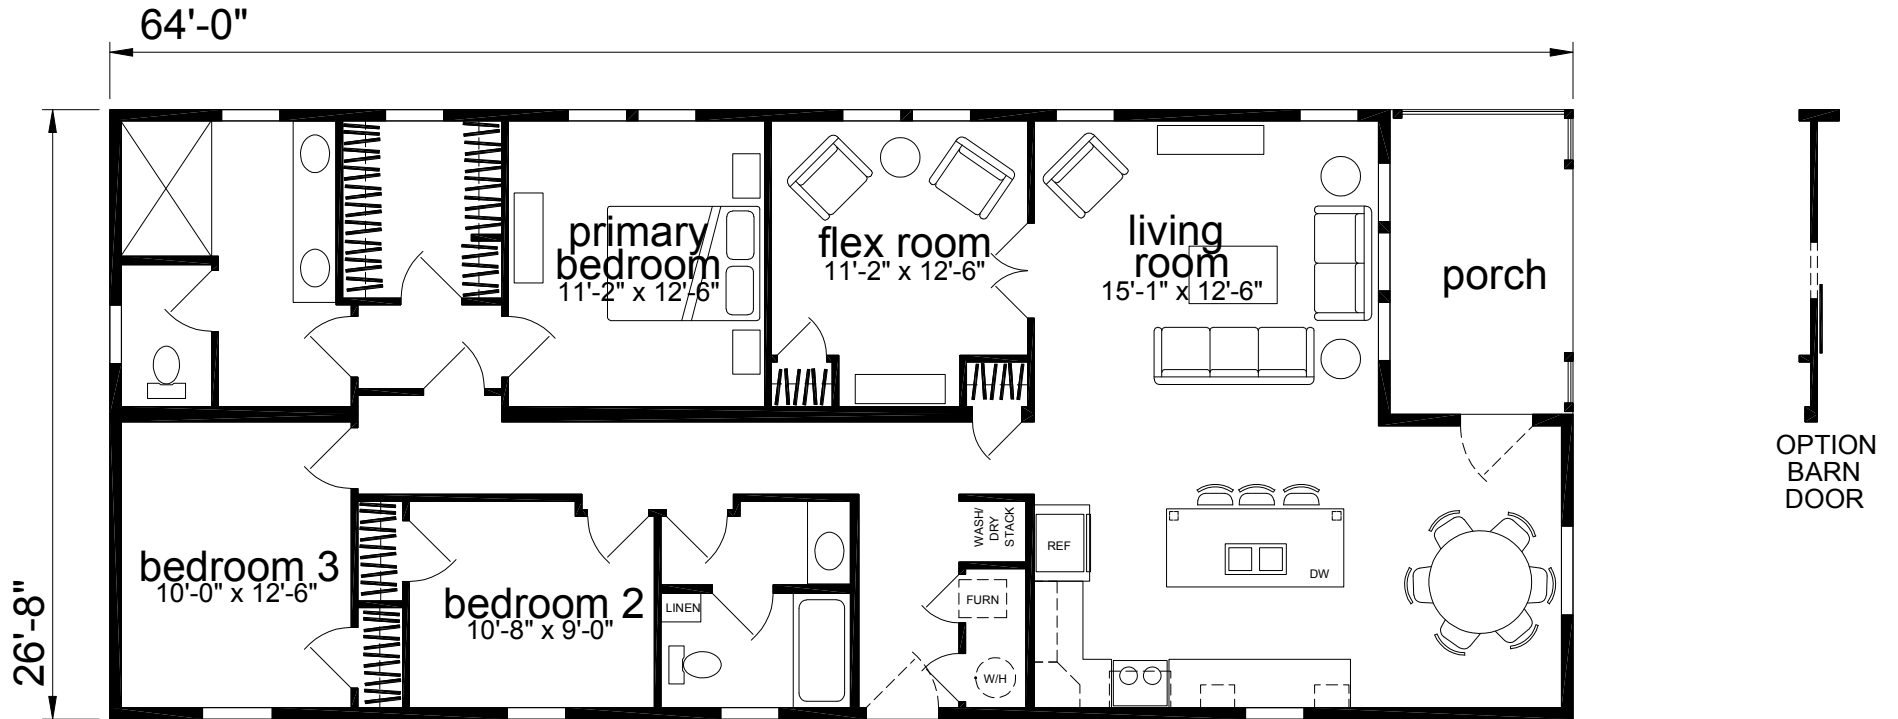

Walsh

Skyliner Series

1,386 SQ. FT. (Approximate) 3 Bedroom, 2 Bath

CHAMPION[®]
HOMES CENTER

Last Updated: 8-16-23

CHAMPION HOMES CENTER
315 W. Skyline Rd.
Arkansas City, KS 67005

FactoryHomes.com | 1-800-965-0347