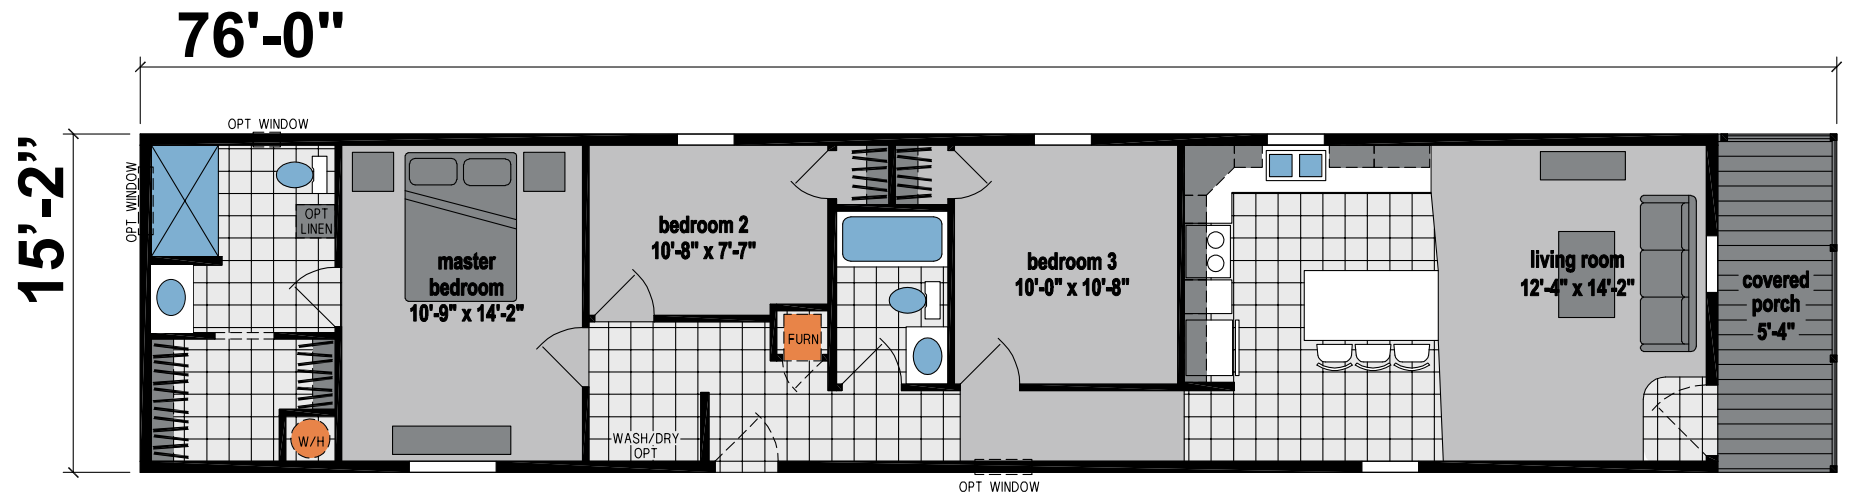

Wellsford

Prairie Dune Series

1,152 SQ. FT. (Approximate) 3 Bedroom, 2 Bath

CHAMPION
HOMES CENTER

Last Updated: 8-16-23

CHAMPION HOMES CENTER
315 W. Skyline Rd.
Arkansas City, KS 67005

FactoryHomes.com | 1-800-965-0347