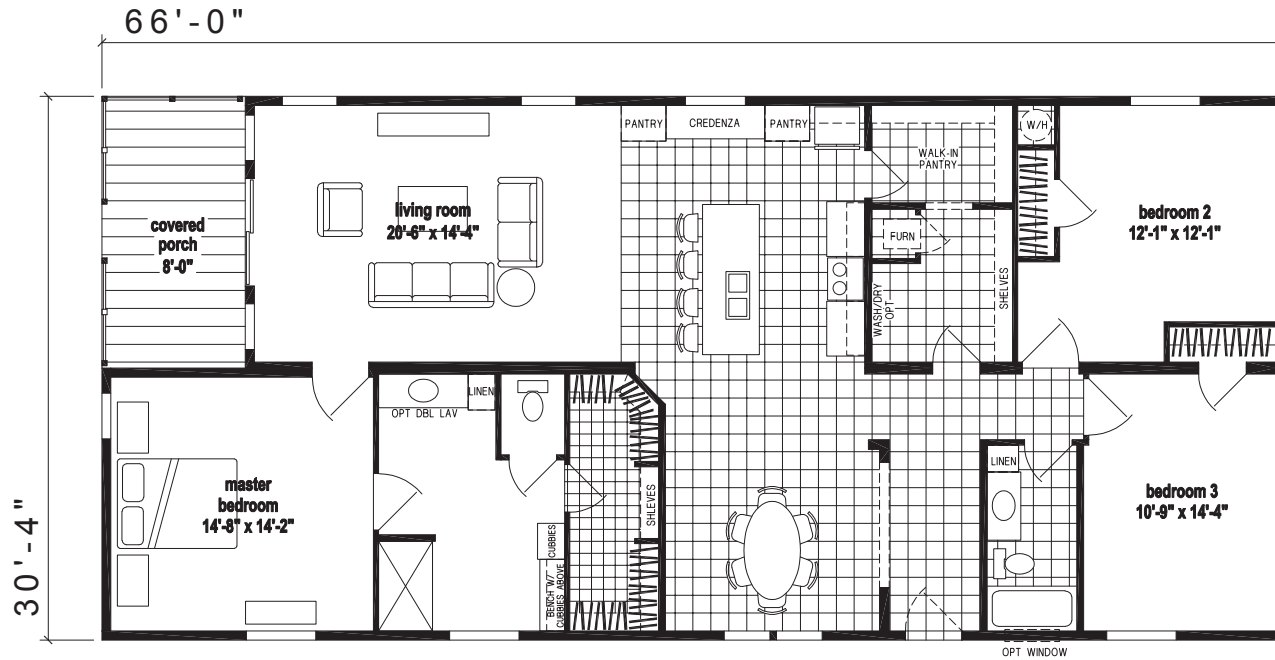

Windom

Prairie Dune Series

2,002 SQ. FT. (Approximate) 3 Bedroom, 2 Bath

Last Updated: 8-16-23

OPTION MASTER BATH

OPTION RECESSED ENTRY

CHAMPION HOMES CENTER
315 W. Skyline Rd.
Arkansas City, KS 67005

FactoryHomes.com | 1-800-965-0347