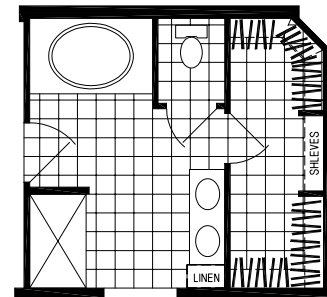

Windom

Prairie Dune Series

2,002 SQ. FT. (Approximate) 3 Bedroom, 2 Bath

Last Updated: 8-16-23

OPTION MASTER BATH

OPTION RECESSED ENTRY

CHAMPION HOMES CENTER
315 W. Skyline Rd.
Arkansas City, KS 67005

FactoryHomes.com | 1-800-965-0347