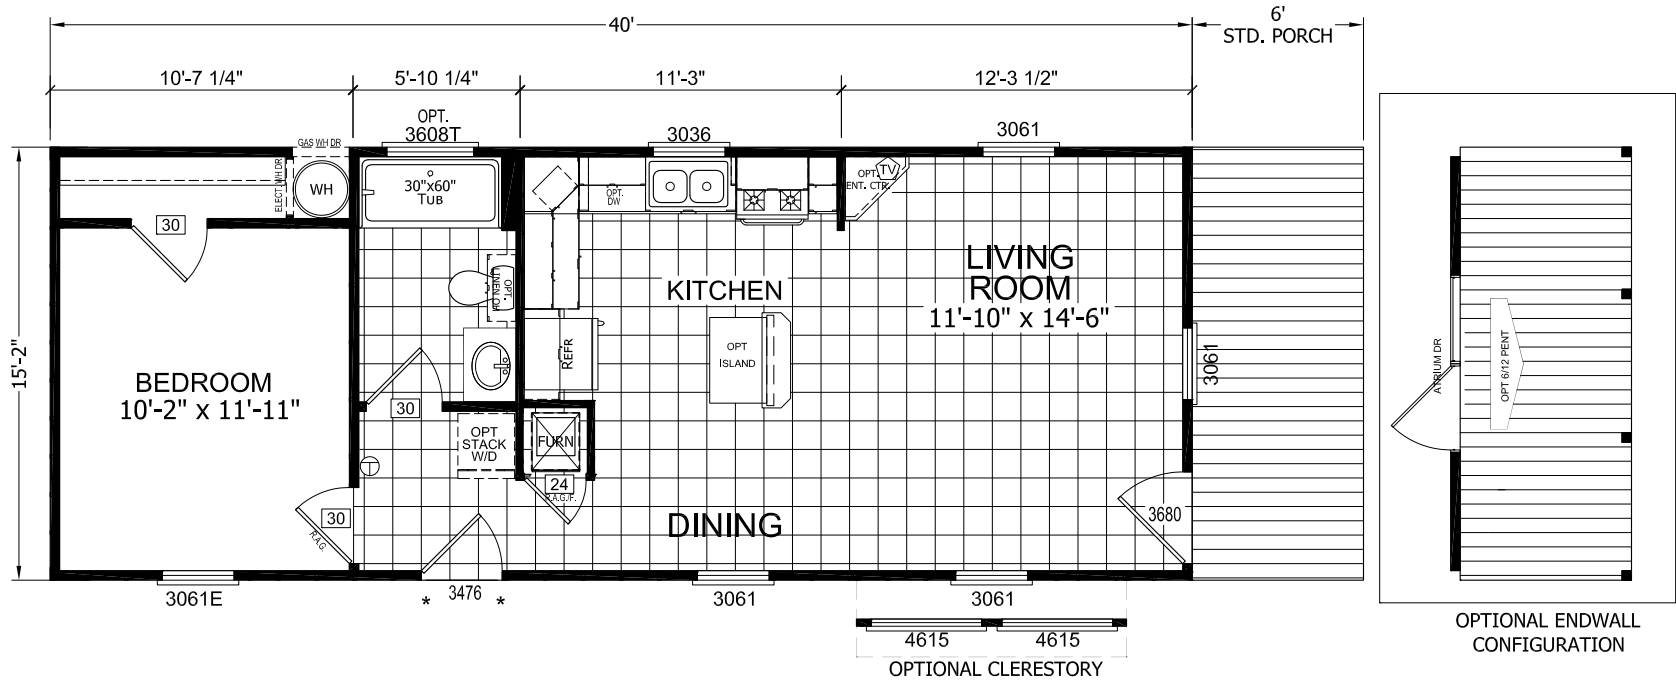

Single Section
1 Bedroom, 1 Bath
Approx. 607 Sq. Ft.

Last Updated 7-25-18

Factory Expo
"Factory Direct Pricing"
HOME CENTERS

Cain
Innovation Series

3401 W. Corsicana Highway, Athens, TX 75751

1-800-218-5309