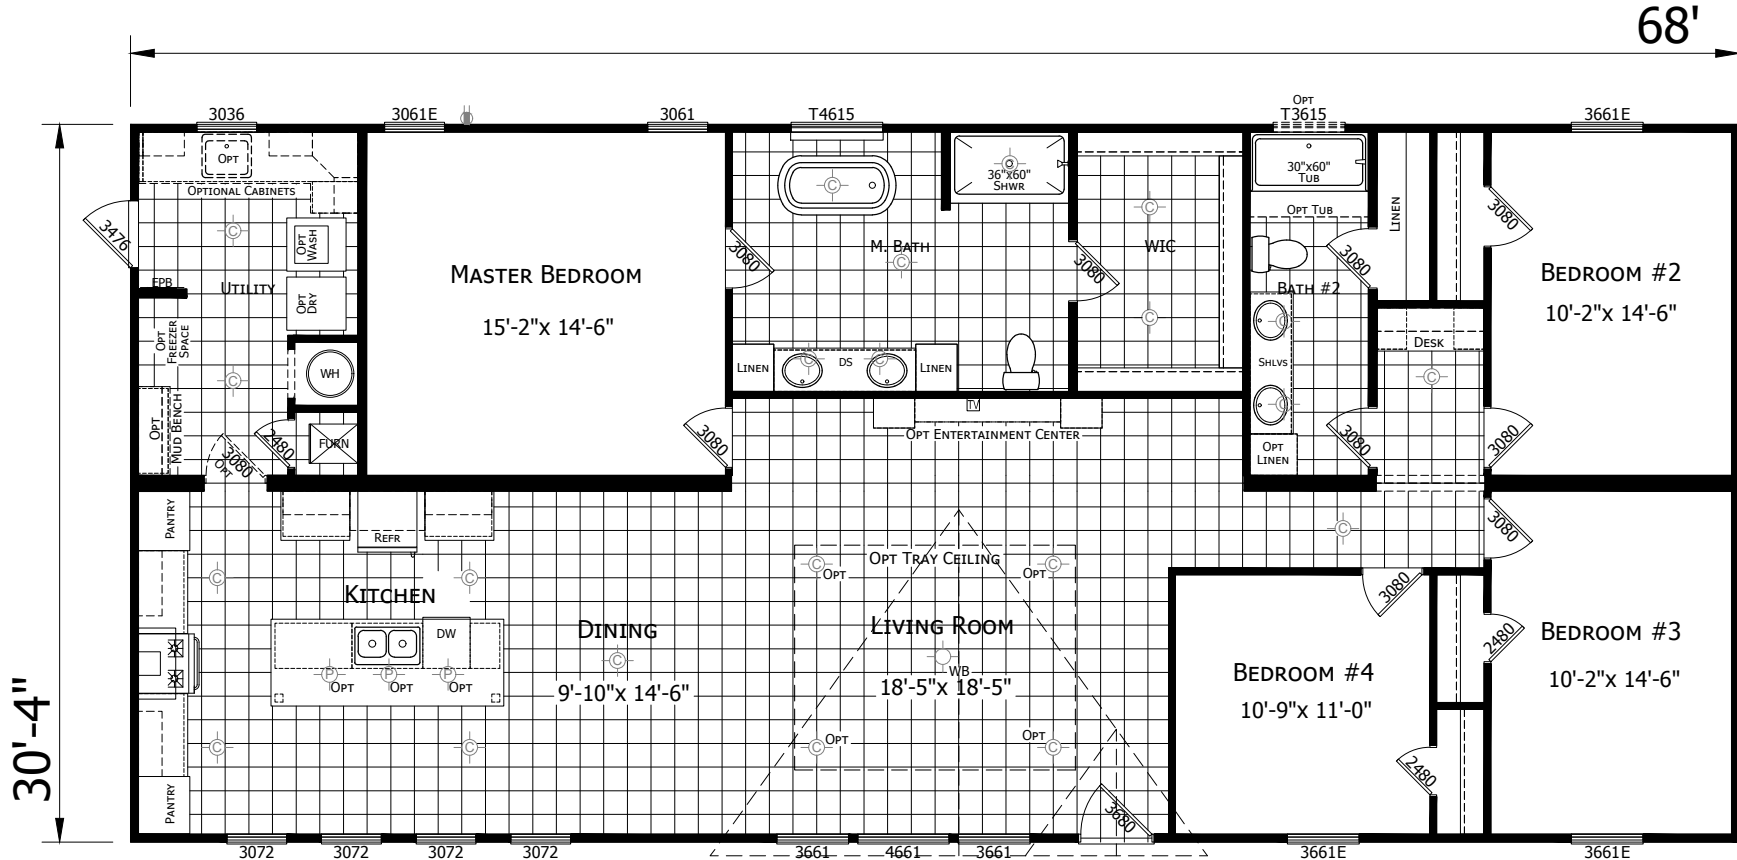

# Caprock

Innovation Series - Multi Section

2,063 SQ. FT. (Approximate) 4 Bedrooms, 2 Baths

Last Updated: 5-11-21

**FACTORY EXPO HOME CENTERS**  
 3401 W. Corsicana Hwy  
 Athens, Texas 75751

**FactoryExpoDirect.net | 1-800-218-5309**