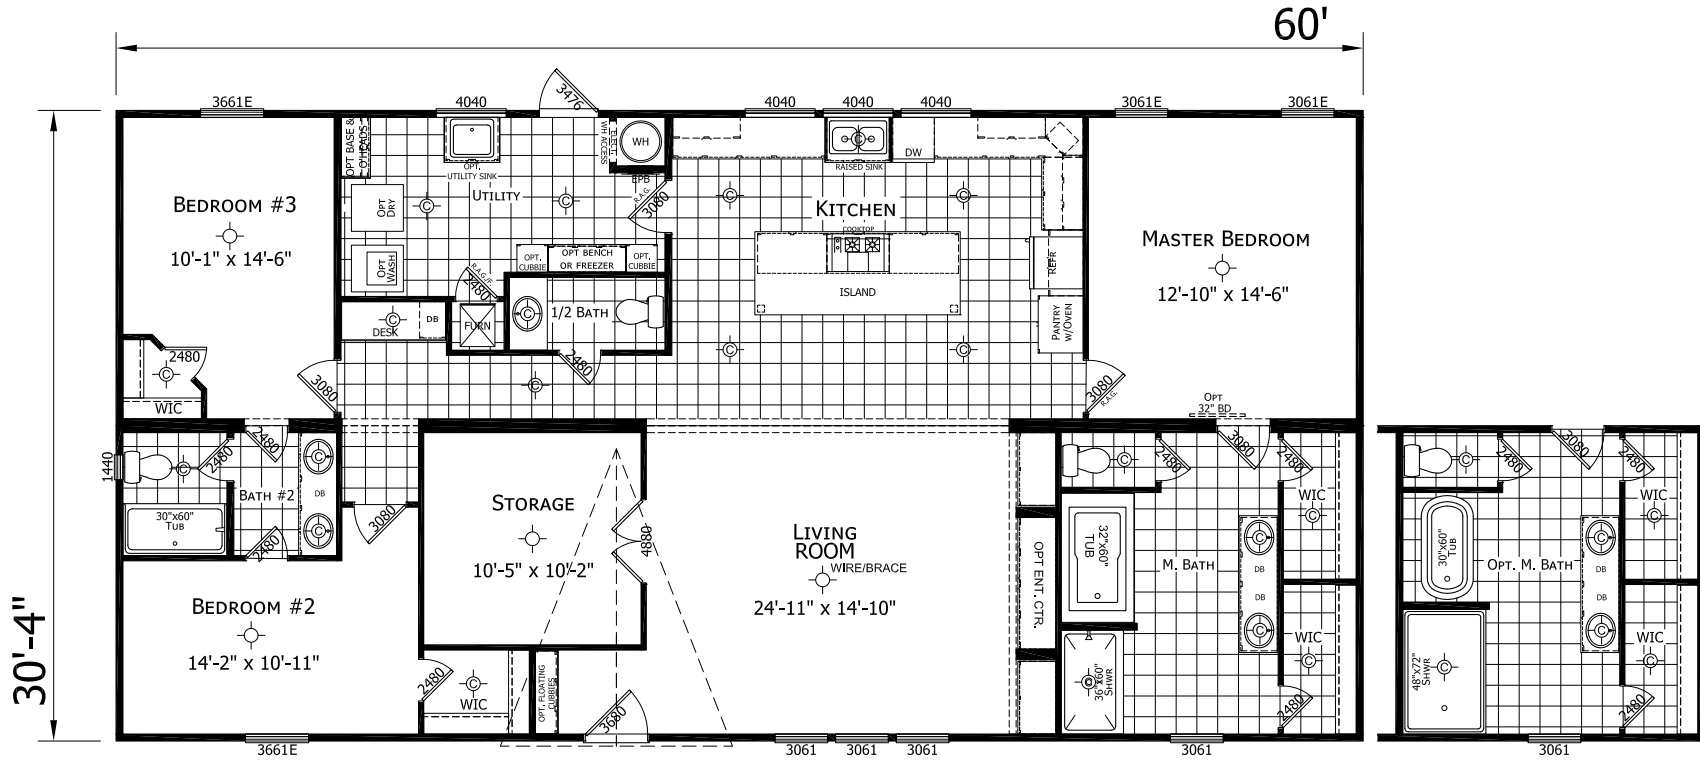

Conroe

Innovation Series - Multi Section

1,820 SQ. FT. (Approximate) 3 Bedrooms, 3 Baths

Last Updated: 5-11-21

FACTORY EXPO HOME CENTERS

3401 W. Corsicana Hwy
Athens, Texas 75751

FactoryExpoDirect.net | 1-800-218-5309