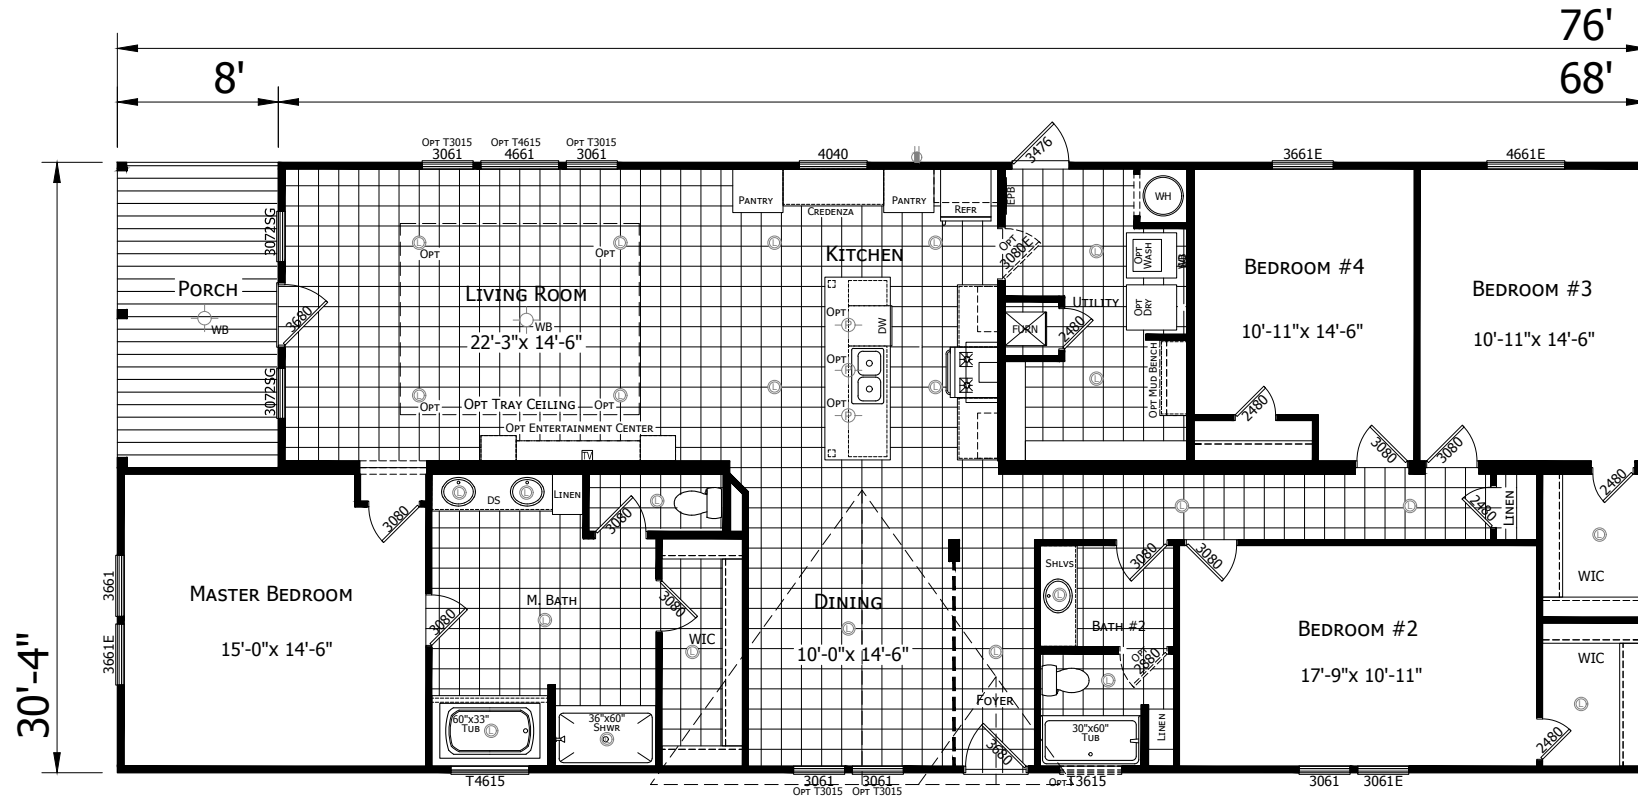

Daingerfield

Innovation Series - Multi Section

2,305 SQ. FT. (Approximate) 4 Bedrooms, 2 Baths

Last Updated: 5-11-21

FACTORY EXPO HOME CENTERS
 3401 W. Corsicana Hwy
 Athens, Texas 75751

FactoryExpoDirect.net | 1-800-218-5309