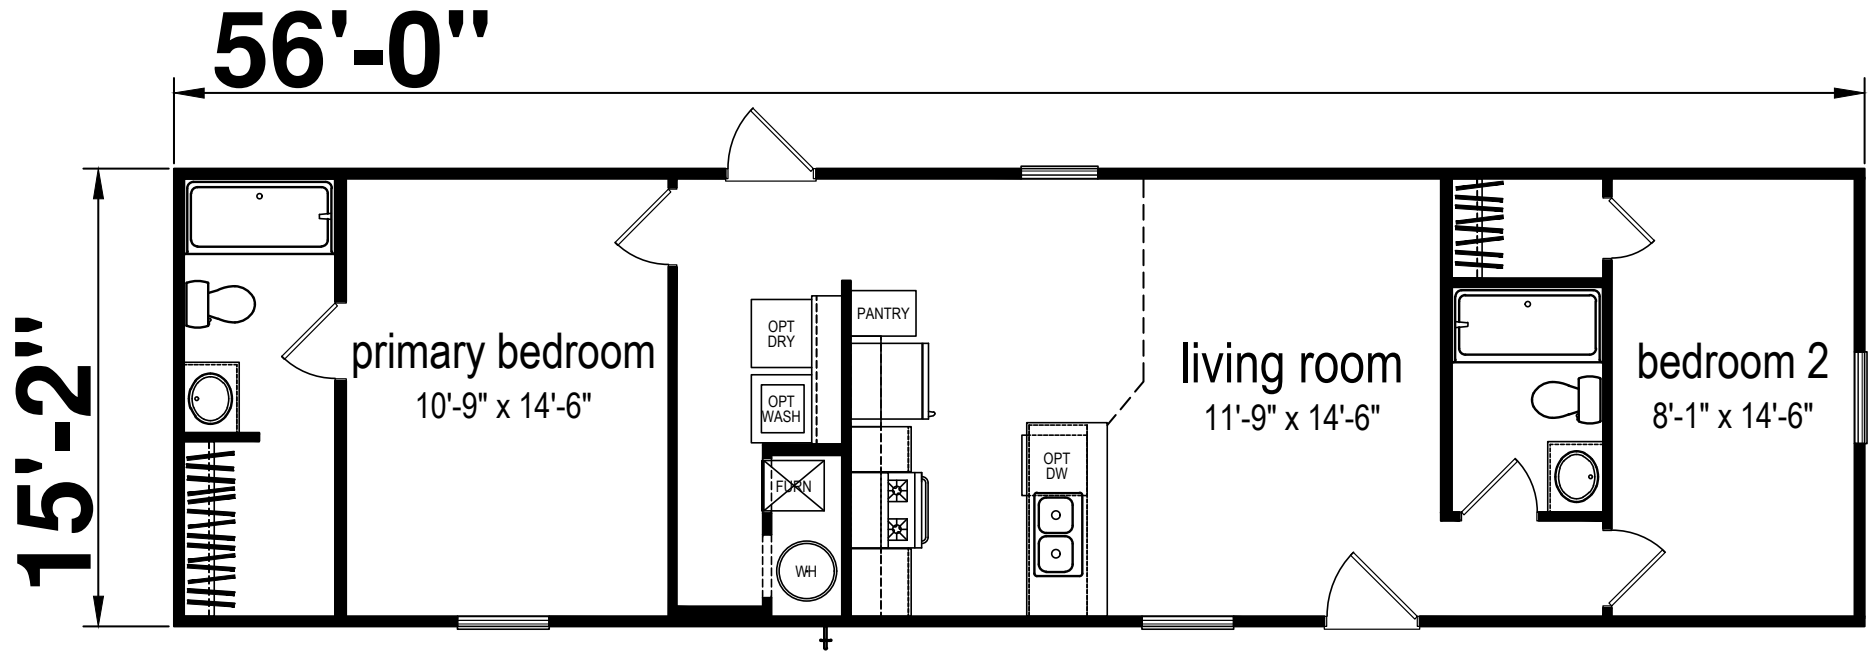

Denson

Prime Series

850 SQ. FT. (Approximate) 2 Bedroom, 2 Bath

CHAMPION
HOMES CENTER

Last Updated: 5-2-23

CHAMPION HOMES CENTER
3401 W. Corsicana Hwy
Athens, Texas 75751

FactoryExpoDirect.net | 1-800-218-5309