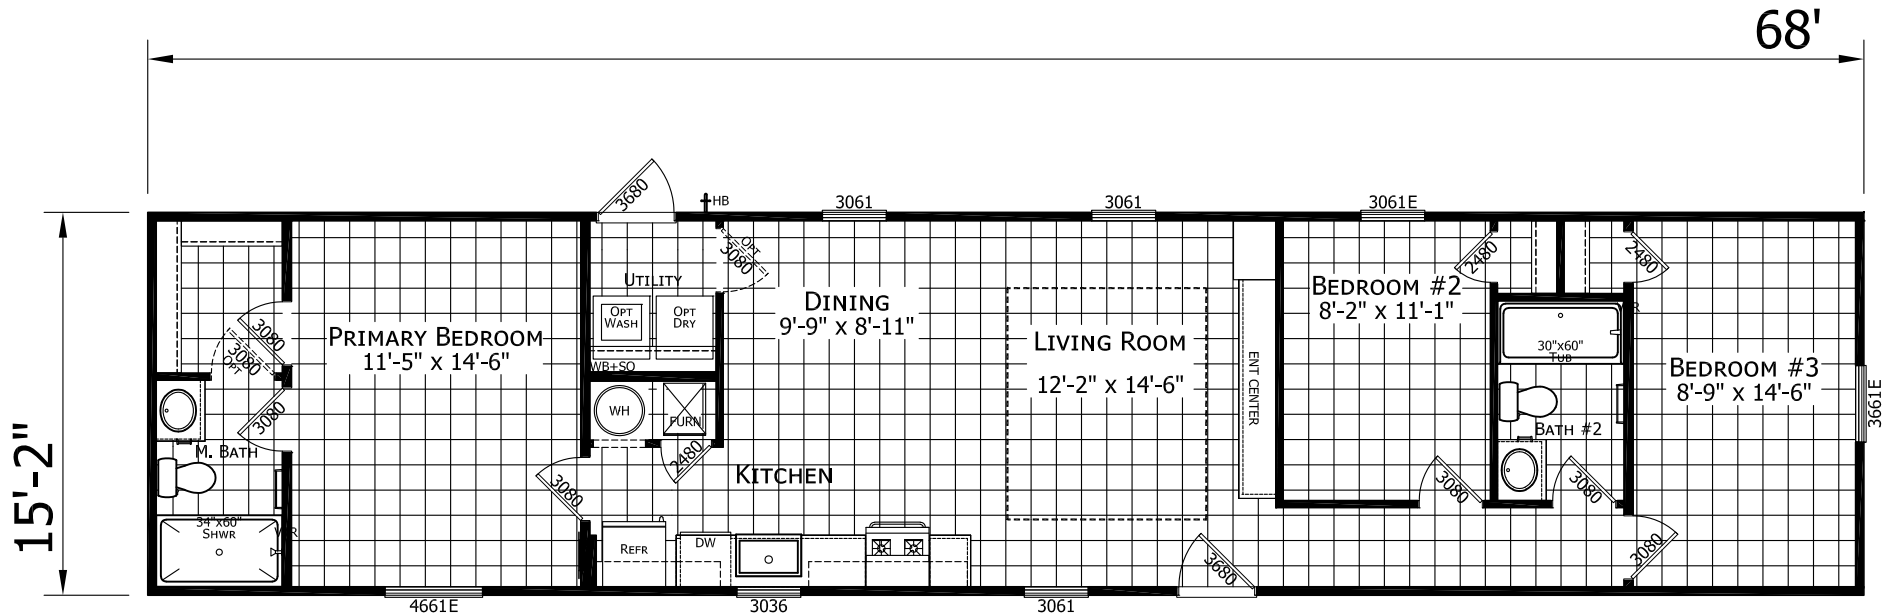

Griflet

Ascend Series

1,031 SQ. FT. (Approximate) 3 Bedroom, 2 Bath

Last Updated: 8-2-24

CHAMPION HOMES CENTER
 3401 W. Corsicana Hwy
 Athens, Texas 75751

FactoryExpoDirect.net | 1-800-218-5309

IMPORTANT: Champion Homes reserves the right to modify, cancel or substitute products or features of this event at any time without prior notice or obligation. Pictures and other promotional materials are representative and may depict or contain floor plans, square footages, elevations, options, upgrades, extra design features, decorations, floor coverings, specialty light fixtures, custom paint and wall coverings, window treatments, landscaping, sound and alarm systems, furnishings, appliances, and other designer/decorator features and amenities that are not included as part of the home and/or may not be available at all locations. Home, pricing and community information is subject to change, and homes to prior sale, at any time without notice or obligation. ©2020 Champion Homes. All rights reserved.