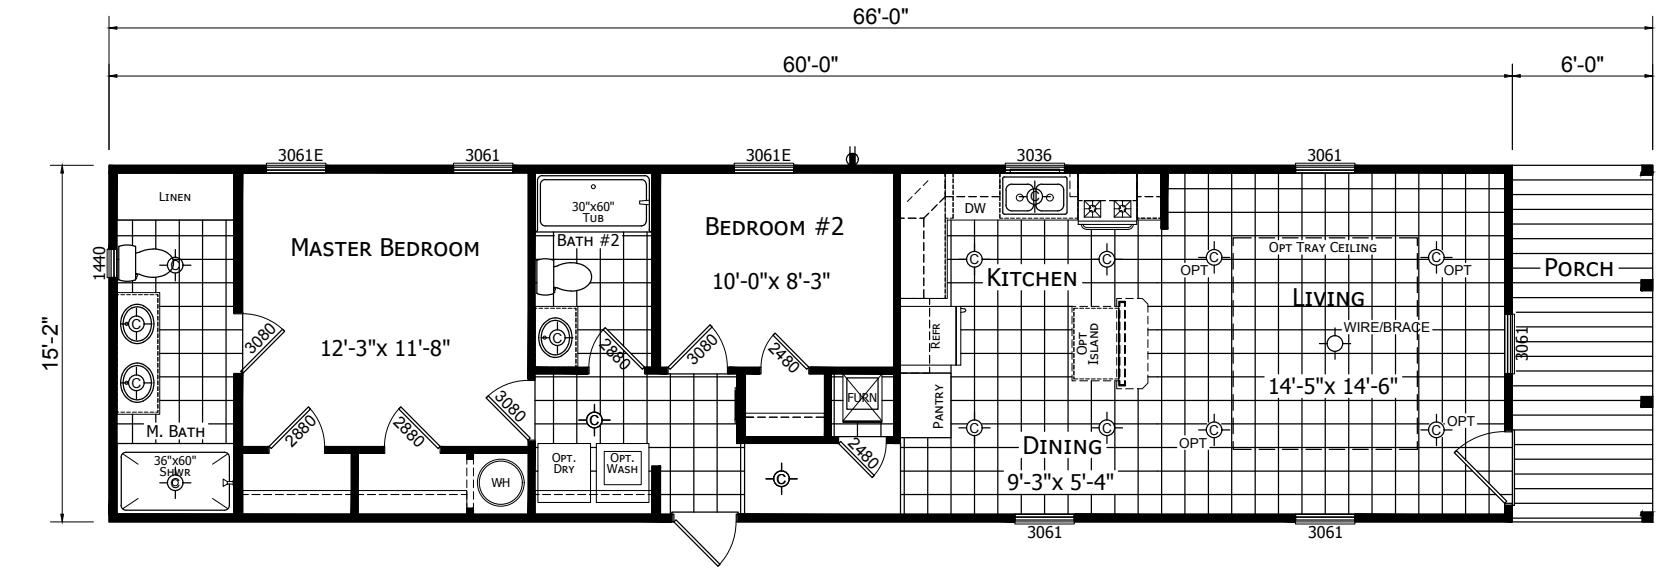

Hobbs
Innovation Series

Factory Expo
"Factory Direct Pricing"
HOME CENTERS

Single Section
2 Bedrooms, 2 Baths
Approx. 910 Sq. Ft.

Last Updated 3-5-19

3401 W. Corsicana Highway, Athens, TX 75751

1-800-218-5309