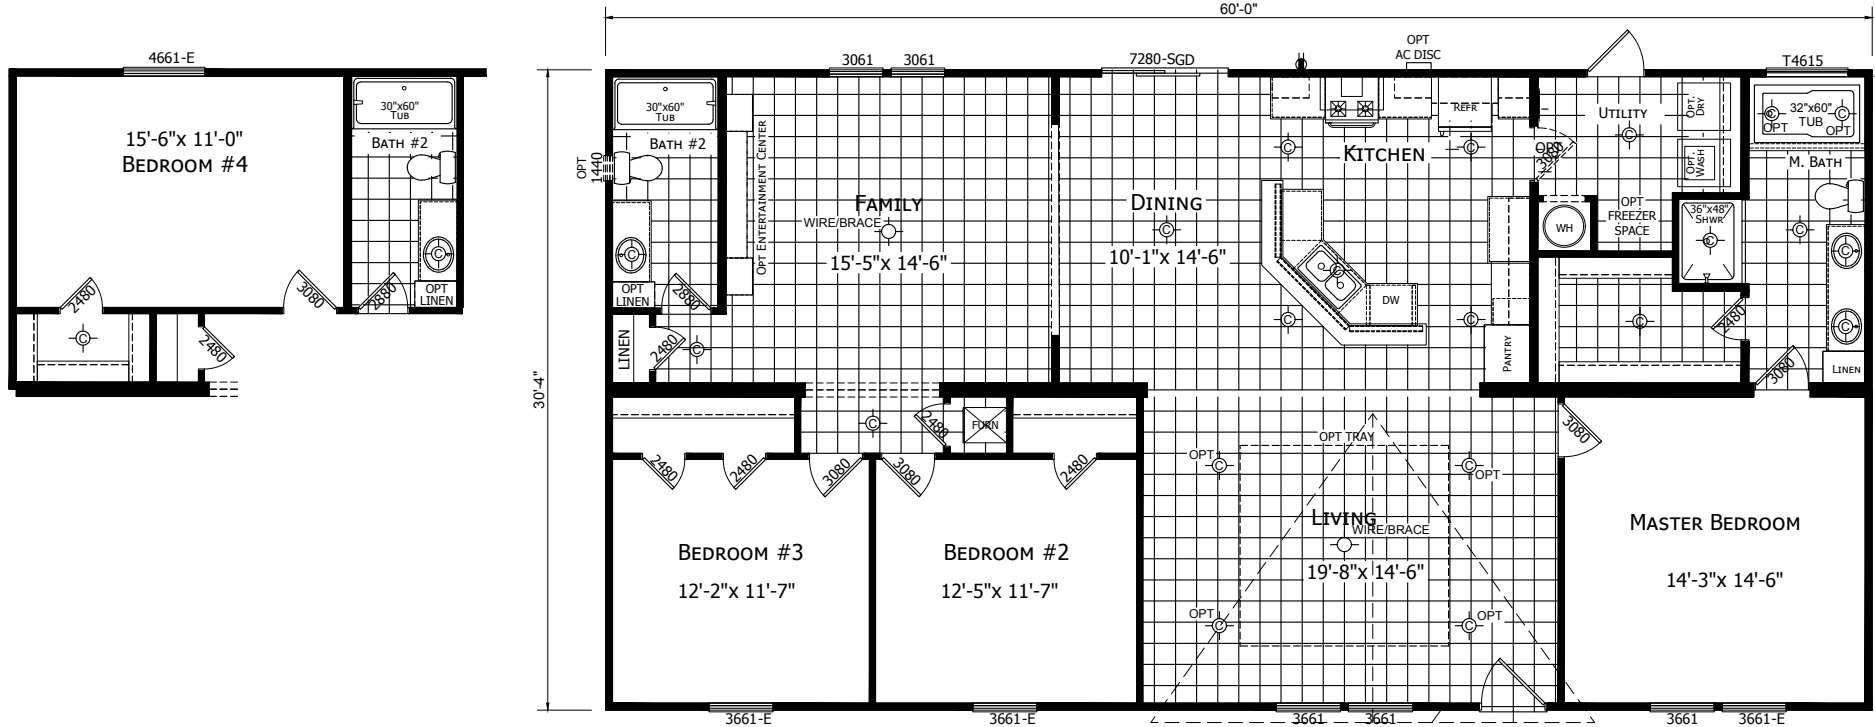

Holly Mountain

Innovation Series - Multi Section

1,820 SQ. FT. (Approximate) 3 Bedrooms, 2 Baths

Last Updated: 10-12-23

CHAMPION HOMES CENTER
3401 W. Corsicana Hwy
Athens, Texas 75751

FactoryExpoDirect.net | 1-800-218-5309