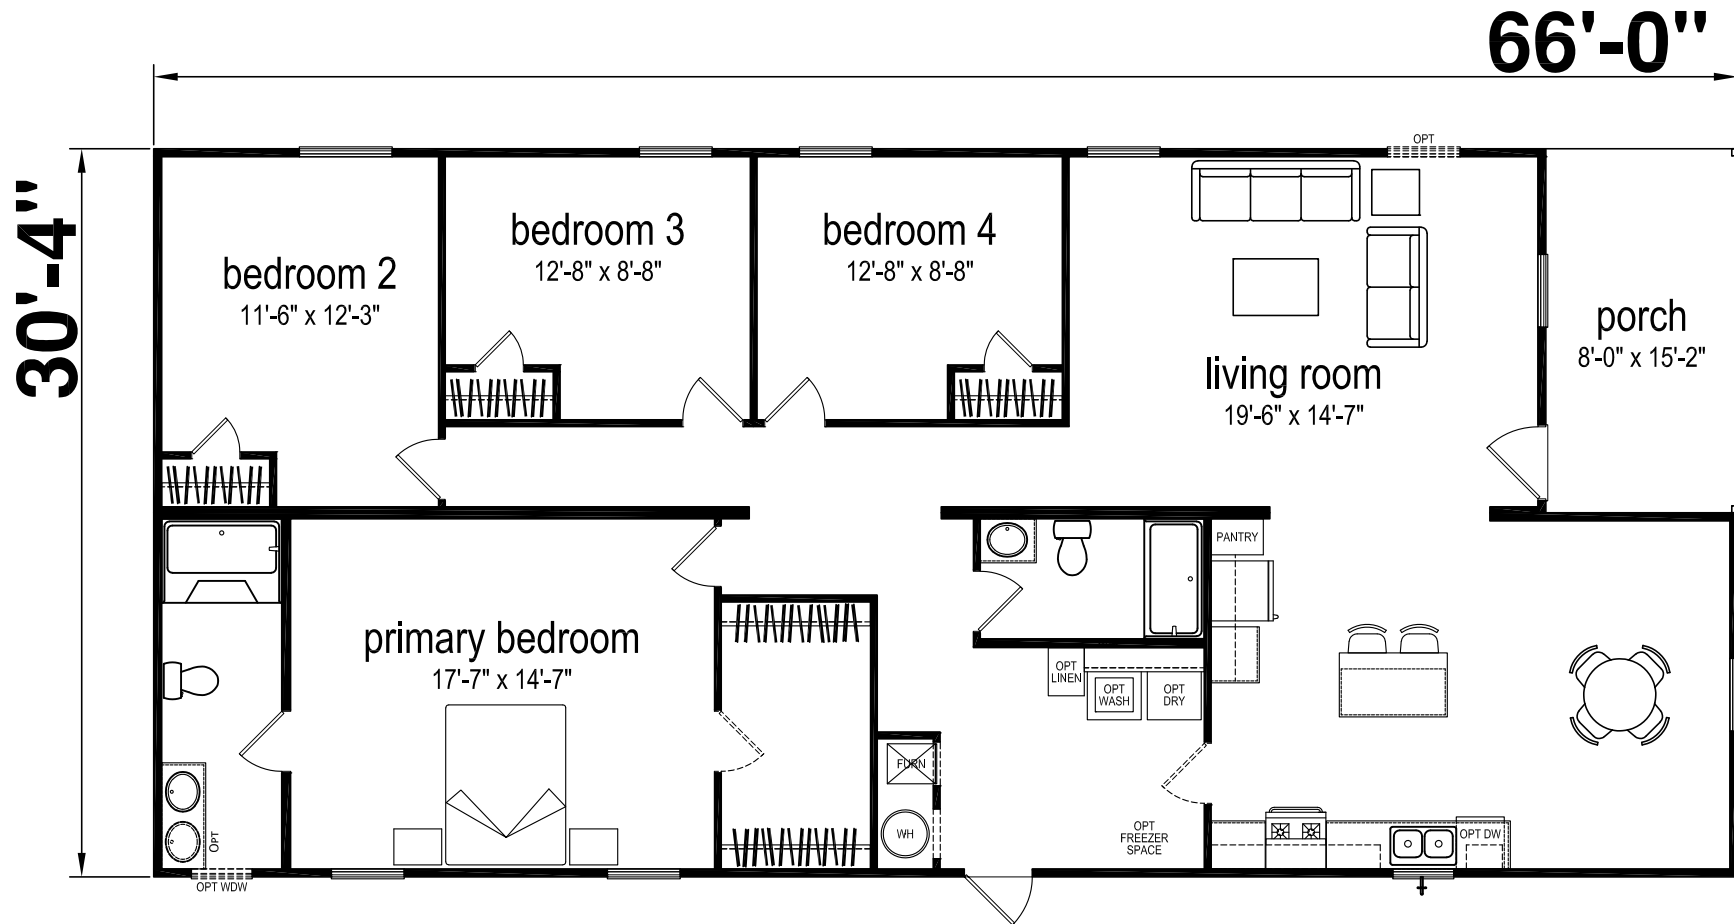

Lawton

Prime Series

1881 SQ. FT. (Approximate) 4 Bedroom, 2 Bath

Last Updated: 10-3-24

CHAMPION HOMES CENTER
3401 W. Corsicana Hwy
Athens, Texas 75751

FactoryExpoDirect.net | 1-800-218-5309

IMPORTANT: Champion Homes Center reserves the right to modify, cancel or substitute products or features of this event at any time without prior notice or obligation. Pictures and other promotional materials are representative and may depict or contain floor plans, square footages, elevations, options, upgrades, extra design features, decorations, floor coverings, specialty light fixtures, custom paint and wall coverings, window treatments, landscaping, sound and alarm systems, furnishings, appliances, and other designer/decorator features and amenities that are not included as part of the home and/or may not be available at all locations. Home, pricing and community information is subject to change, and homes to prior sale, at any time without notice or obligation. ©2023 Champion Homes Center. All rights reserved.