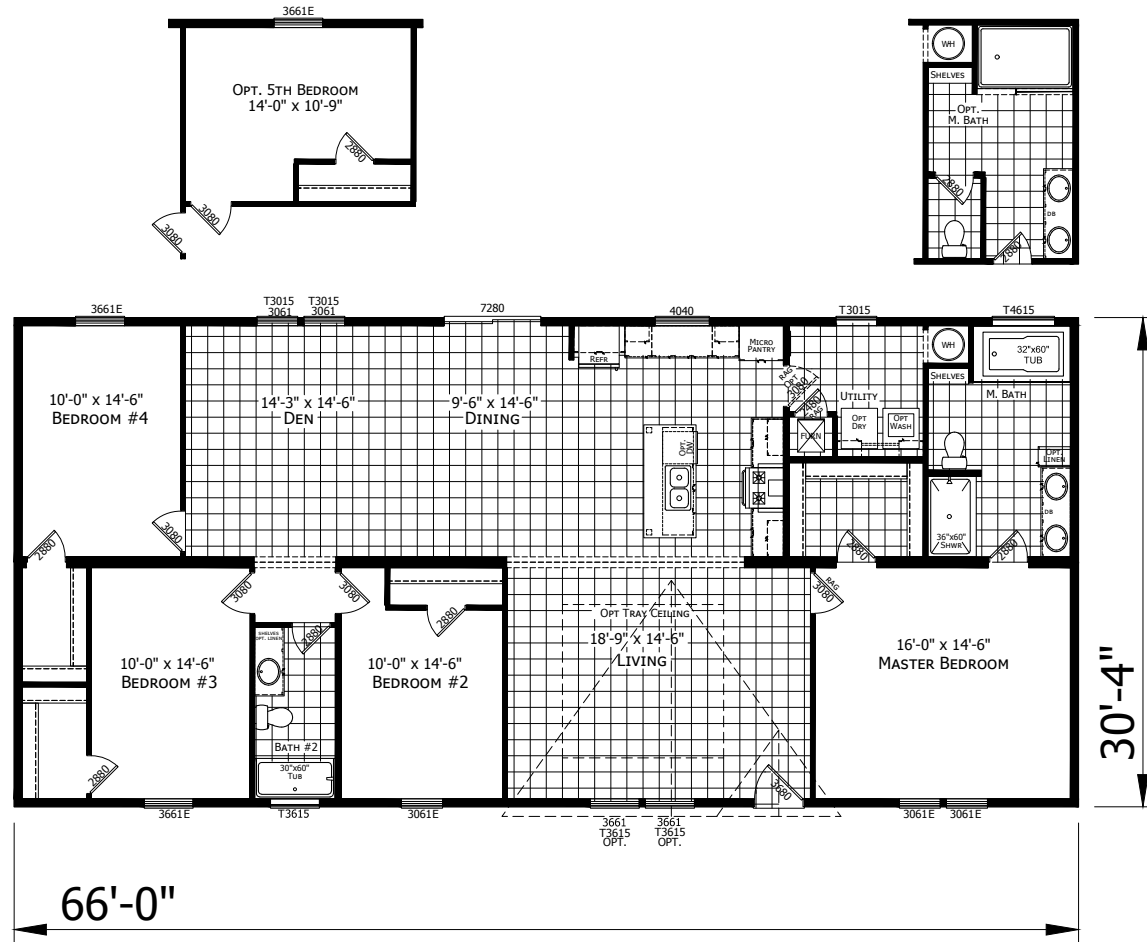

Lomaland

Innovation Series - Multi Section

2,002 SQ. FT. (Approximate) 4 Bedrooms, 2 Baths

Last Updated: 5-11-21

FACTORY EXPO HOME CENTERS
 3401 W. Corsicana Hwy
 Athens, Texas 75751

FactoryExpoDirect.net | 1-800-218-5309