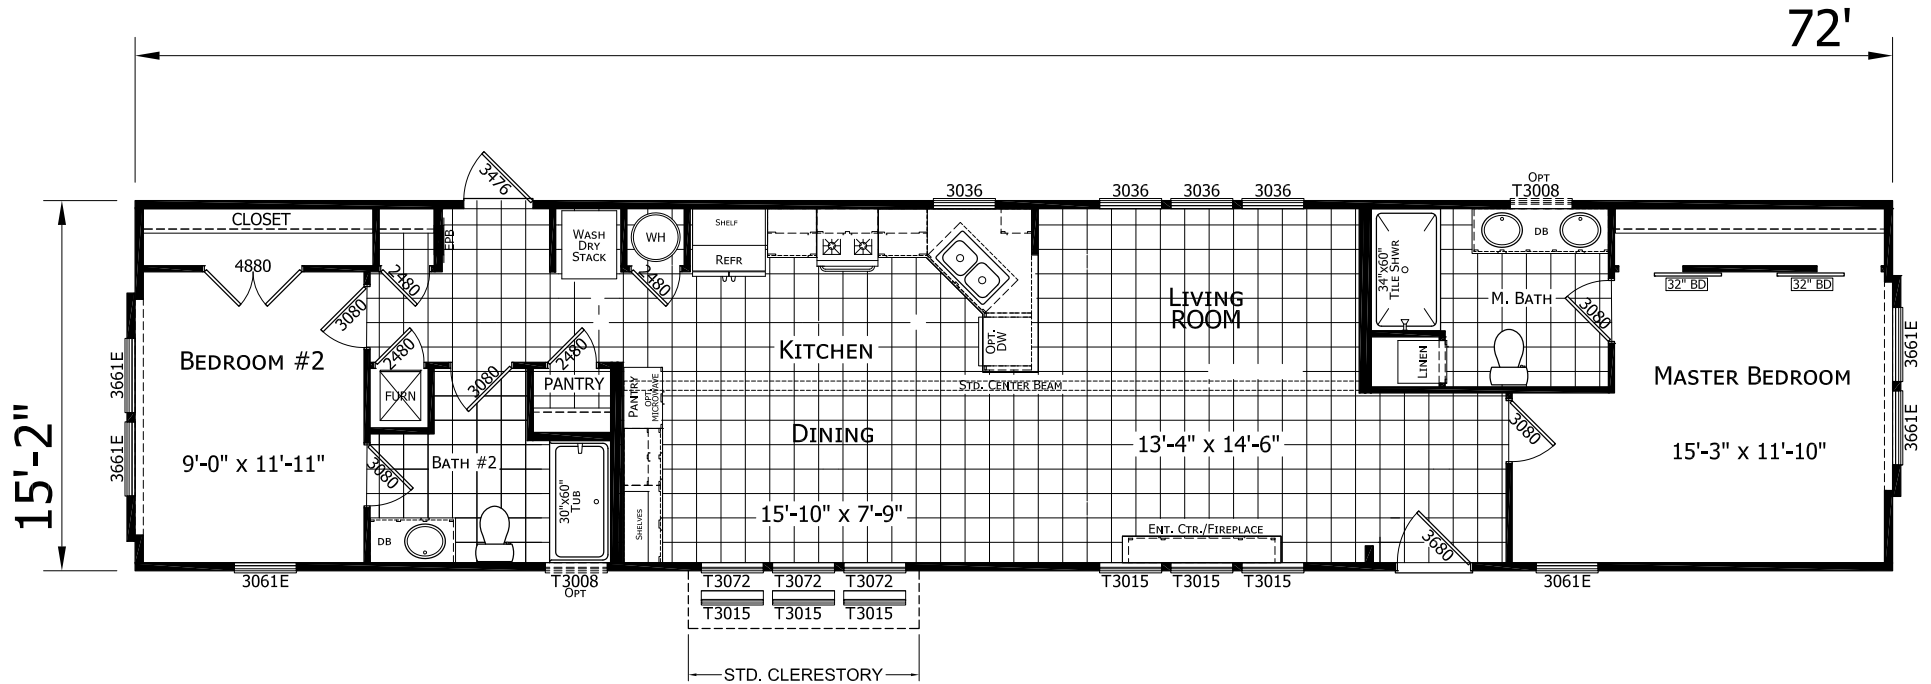

McClanahan

Diamond Series

1,092 SQ. FT. (Approximate) 2 Bedroom, 2 Bath

Last Updated: 6-23-21

FACTORY EXPO HOME CENTERS

3401 W. Corsicana Hwy
Athens, Texas 75751

FactoryExpoDirect.net | 1-800-218-5309

IMPORTANT: Alta Cima Corp reserves the right to modify, cancel or substitute products or features of this event at any time without prior notice or obligation. Pictures and other promotional materials are representative and may depict or contain floor plans, square footages, elevations, options, upgrades, extra design features, decorations, floor coverings, specialty light fixtures, custom paint and wall coverings, window treatments, landscaping, sound and alarm systems, furnishings, appliances, and other designer/decorator features and amenities that are not included as part of the home and/or may not be available at all locations. Home, pricing and community information is subject to change, and homes to prior sale, at any time without notice or obligation. ©2020 Alta Cima Corp. All rights reserved.