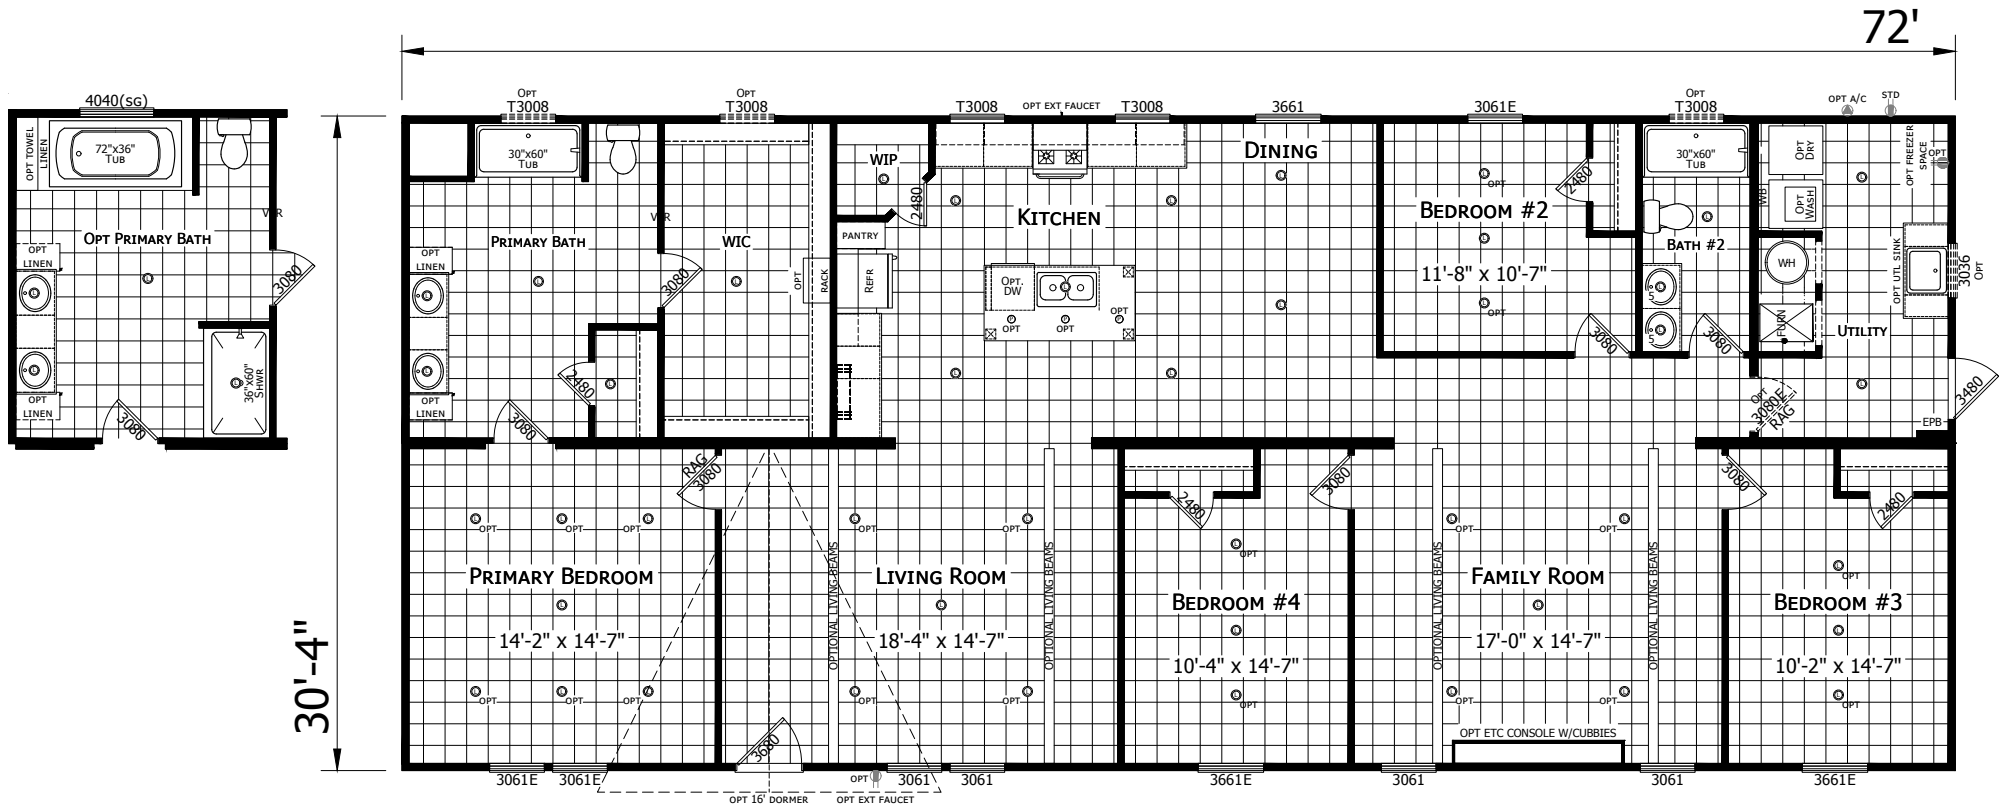

McDemott

Redman Classic Series - Multi Section

2184 SQ. FT. (Approximate) 4 Bedroom, 2 Bath

Last Updated: 10-30-24

CHAMPION HOMES CENTER
 3401 W. Corsicana Hwy
 Athens, Texas 75751

FactoryExpoDirect.net | 1-800-218-5309