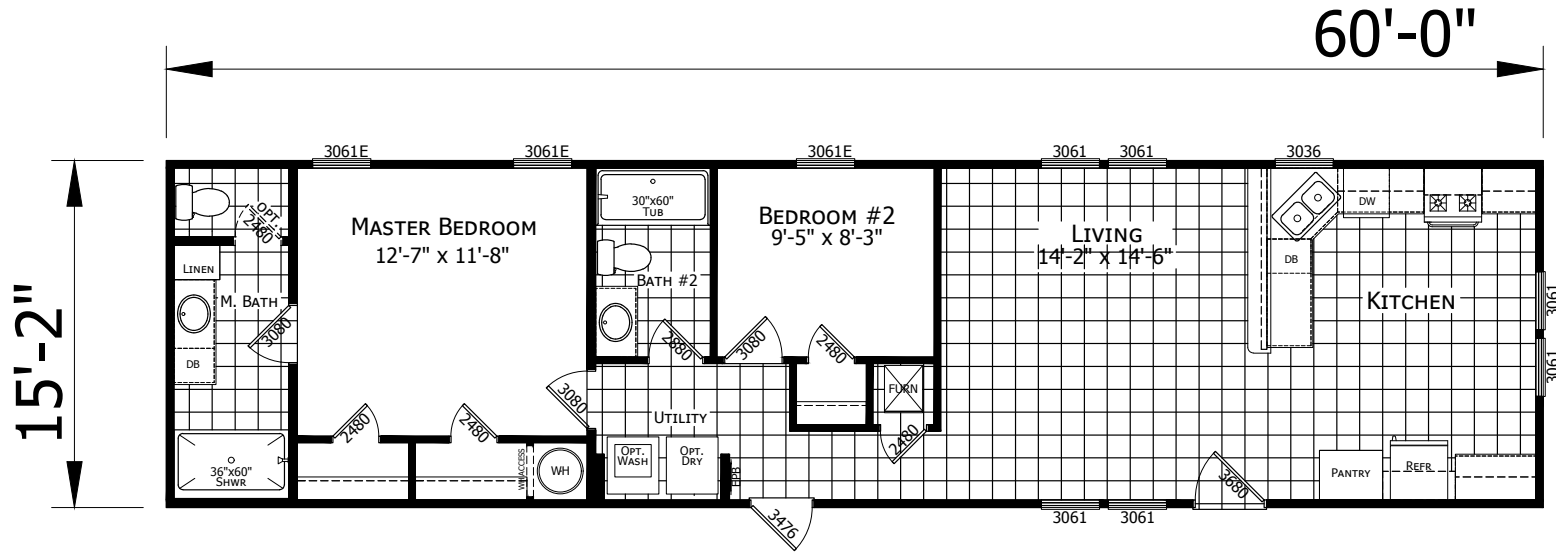

South Valley
Innovation Series

Factory Expo
"Factory Direct Pricing"
HOME CENTERS

Single Section
2 Bedrooms, 2 Baths
Approx. 910 Sq. Ft.

Last Updated: 3-5-19

Important: Due to our policy of continual improvement, all information in our brochures may vary from actual home. The right is reserved to make changes at any time, without notice or obligation, in colors, materials, specifications, processes, and models. All dimensions and square footage calculations are nominal and approximate figures. Please check with your local sales associate for specific and current information.