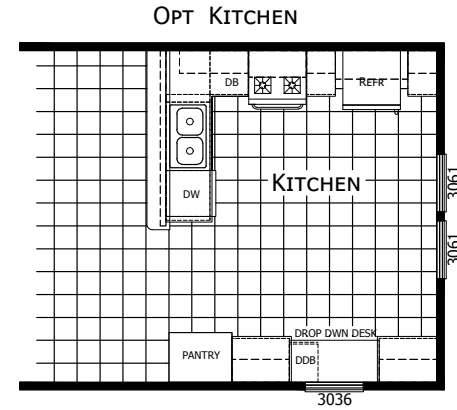

South Valley
Innovation Series

Factory Expo
"Factory Direct Pricing"
HOME CENTERS

Single Section
2 Bedrooms, 2 Baths
Approx. 910 Sq. Ft.

Last Updated: 3-5-19

Important: Due to our policy of continual improvement, all information in our brochures may vary from actual home. The right is reserved to make changes at any time, without notice or obligation, in colors, materials, specifications, processes, and models. All dimensions and square footage calculations are nominal and approximate figures. Please check with your local sales associate for specific and current information.