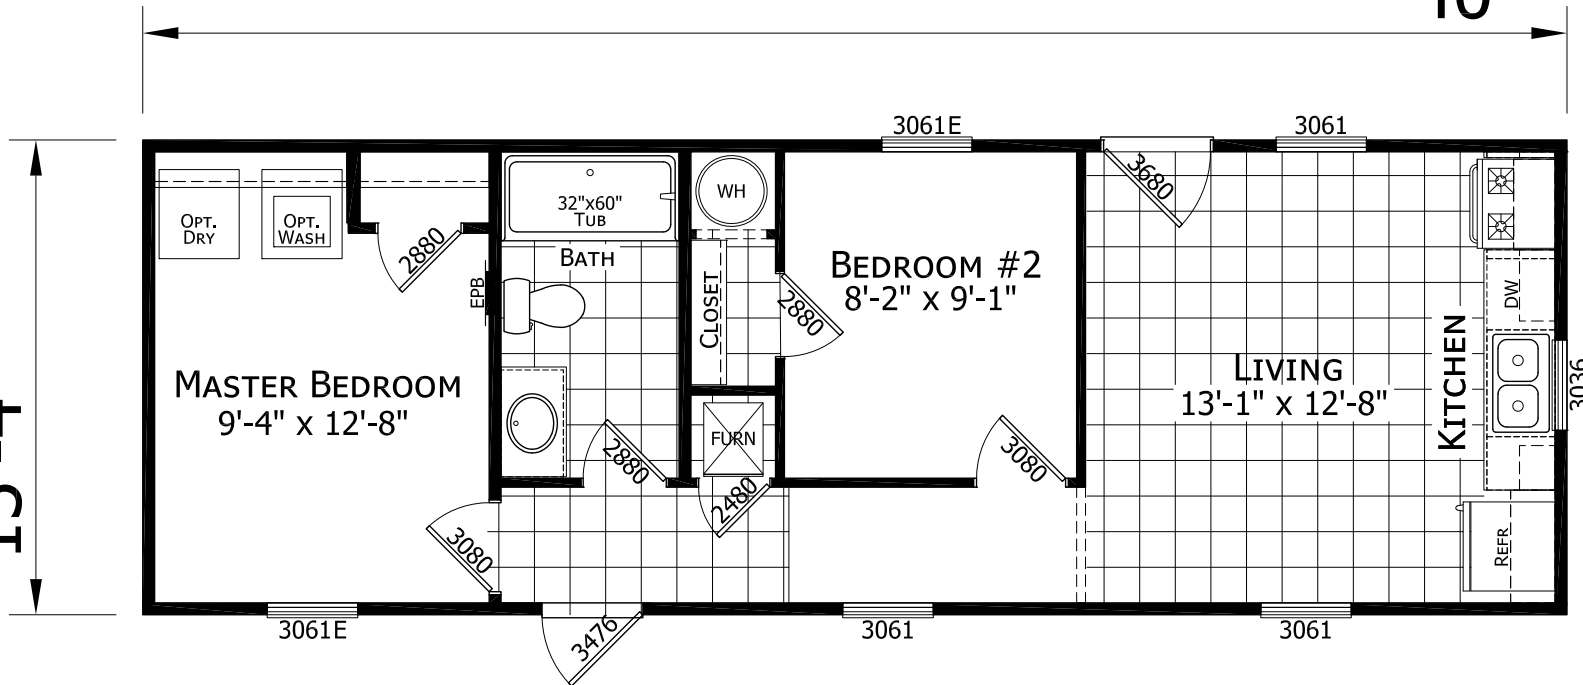

**Thrifty 2**  
Innovation Series

**Factory Expo**  
"Factory Direct Pricing" HOME CENTERS

Single Section  
2 Bedroom, 1 Bath  
Approx. 533 Sq. Ft.

Last Updated 4-29-20

13'-4"

3401 W. Corsicana Highway, Athens, TX 75751