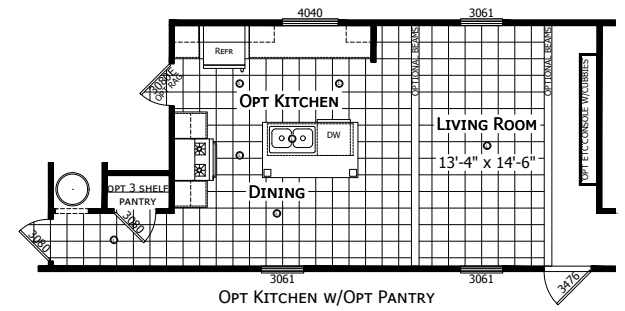

CHAMPION HOMES CENTER
3401 W. Corsicana Hwy
Athens, Texas 75751

FactoryExpoDirect.net | 1-800-218-5309

IMPORTANT: Champion Homes reserves the right to modify, cancel or substitute products or features of this event at any time without prior notice or obligation. Pictures and other promotional materials are representative and may depict or contain floor plans, square footages, elevations, options, upgrades, extra design features, decorations, floor coverings, specialty light fixtures, custom paint and wall coverings, window treatments, landscaping, sound and alarm systems, furnishings, appliances, and other designer/decorator features and amenities that are not included as part of the home and/or may not be available at all locations. Home, pricing and community information is subject to change, and homes to prior sale, at any time without notice or obligation. ©2020 Champion Homes. All rights reserved.

MANUFACTURED BY:

I authorize Champion Homes Center to build my house, per this plan.

X _____
Customer Signature/Date