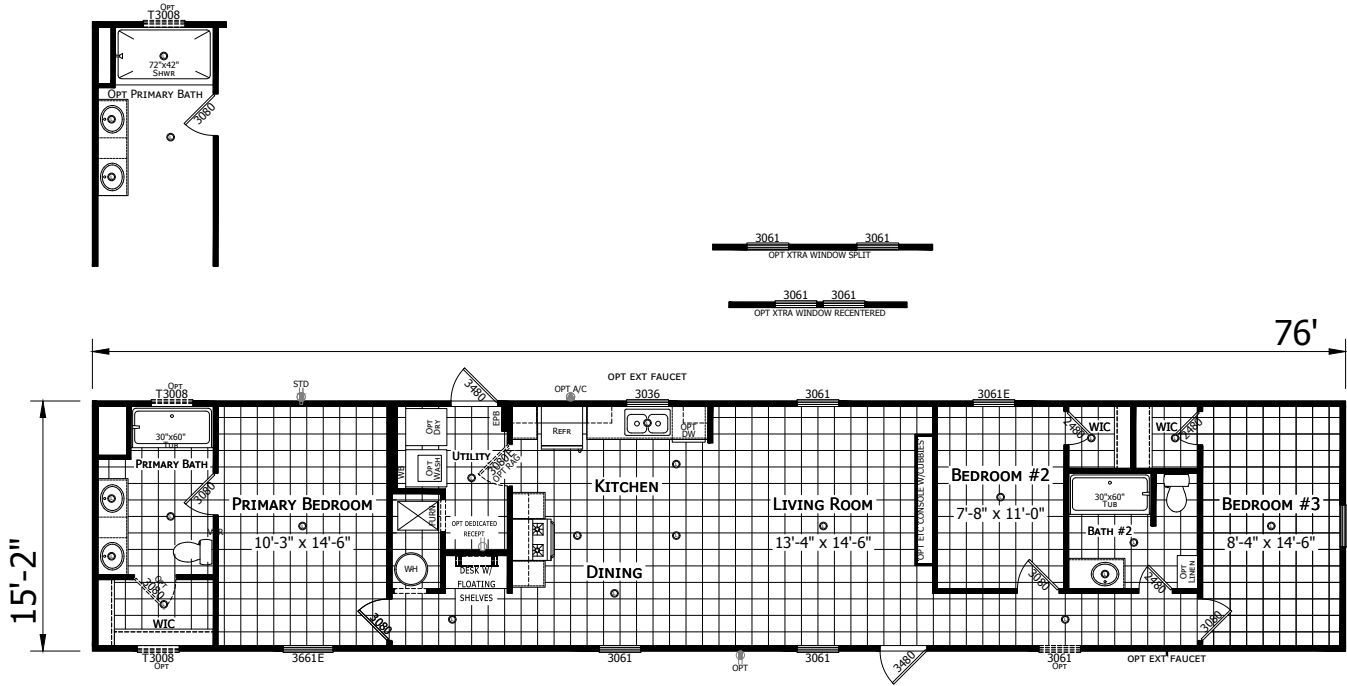

Trevorton

Redman Classic Series - Single Section

1,153 SQ. FT. (Approximate) 3 Bedroom, 2 Bath

Last Updated: 10-30-24

76'

15'-2"

3061E

3061