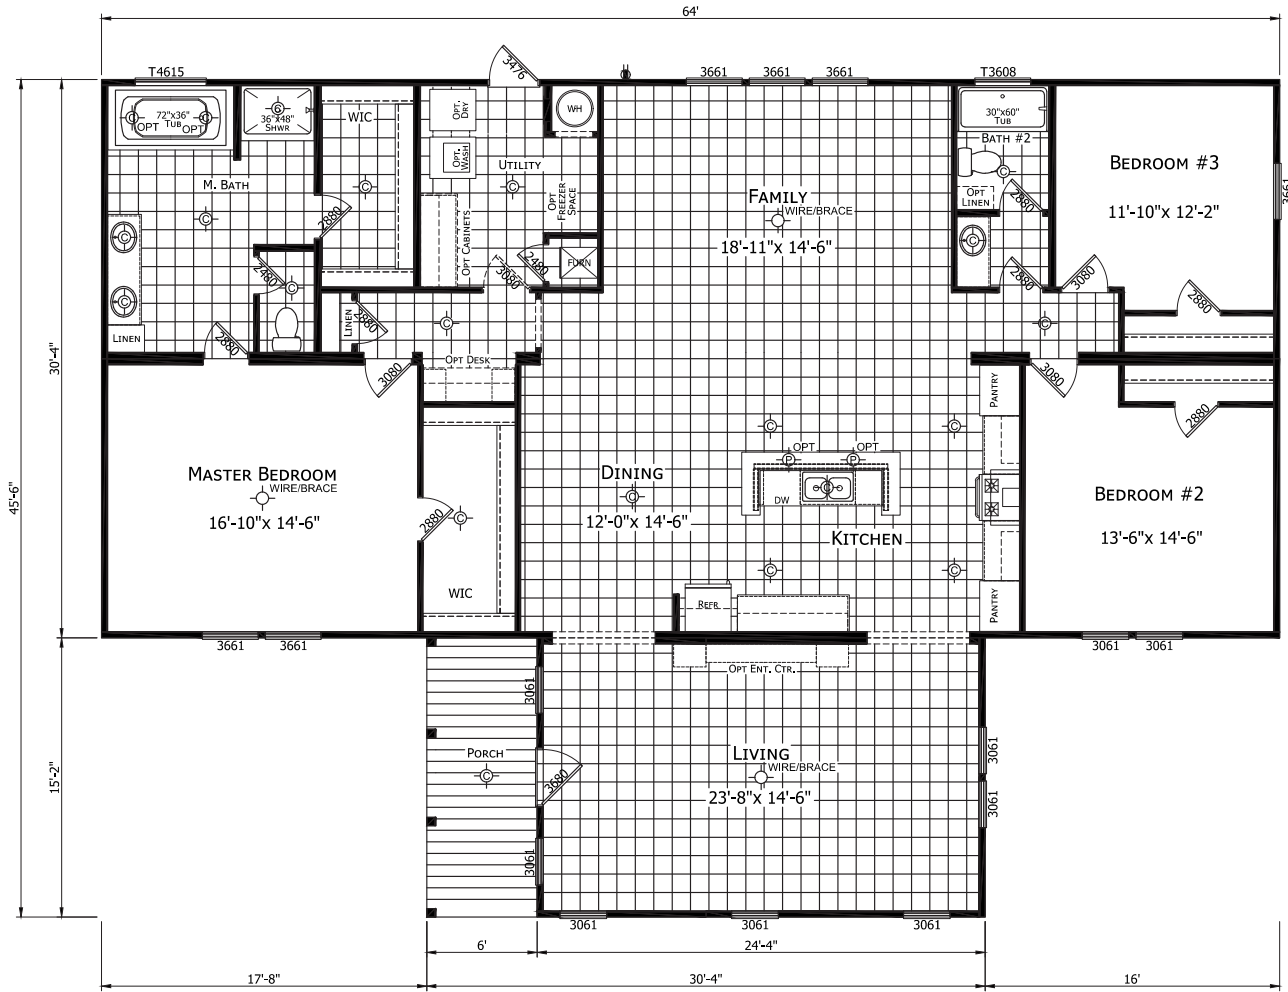

Valera with Tag
Innovation Series

Factory Expo
"Factory Direct Pricing"
HOME CENTERS

Multi-Section
3 Bedroom, 2 Bath
Approx. 2,310 Sq. Ft.

Important: Due to our policy of continual improvement, all information in our brochures may vary from actual home. The right is reserved to make changes at any time, without notice or obligation, in colors, materials, specifications, processes, and models. All dimensions and square footage calculations are nominal and approximate figures. Please check with your local sales associate for specific and current information.

Last Updated 7-25-18

3401 W. Corsicana Highway, Athens, TX 75751

1-800-218-5309