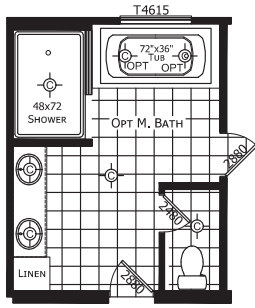

Valera with Tag
Innovation Series

Factory Expo
"Factory Direct Pricing"
HOME CENTERS

Multi-Section
3 Bedroom, 2 Bath
Approx. 2,310 Sq. Ft.

Important: Due to our policy of continual improvement, all information in our brochures may vary from actual home. The right is reserved to make changes at any time, without notice or obligation, in colors, materials, specifications, processes, and models. All dimensions and square footage calculations are nominal and approximate figures. Please check with your local sales associate for specific and current information.

Last Updated 7-25-18

3401 W. Corsicana Highway, Athens, TX 75751

1-800-218-5309