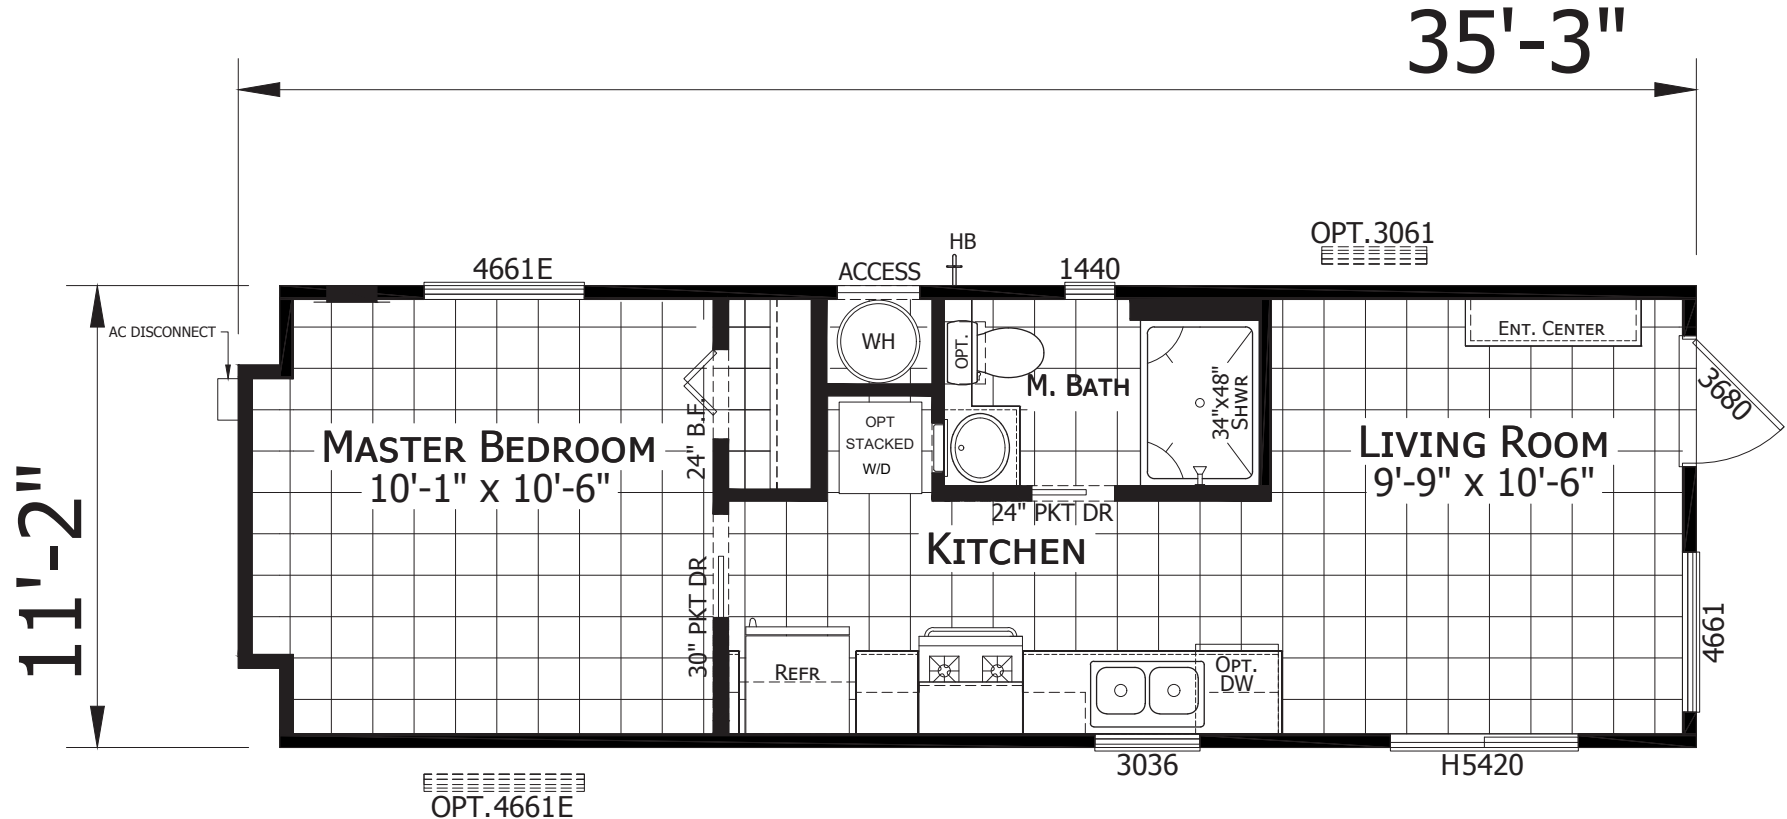

Ashley

Imperial Series

399 SQ. FT. (Approximate) 1 Bedroom, 1 Bath

Last Updated: 7-24-24

FACTORY EXPO HOME CENTERS
3401 W. Corsicana Highway
Athens, TX 75751

AT.ParkModelsDirect.com | 1-800-965-9693

IMPORTANT: Alta Cima Corp reserves the right to modify, cancel or substitute products or features of this event at any time without prior notice or obligation. Pictures and other promotional materials are representative and may depict or contain floor plans, square footages, elevations, options, upgrades, extra design features, decorations, floor coverings, specialty light fixtures, custom paint and wall coverings, window treatments, landscaping, sound and alarm systems, furnishings, appliances, and other designer/decorator features and amenities that are not included as part of the home and/or may not be available at all locations. Home, pricing and community information is subject to change, and homes to prior sale, at any time without notice or obligation. ©2020 Alta Cima Corp. All rights reserved.