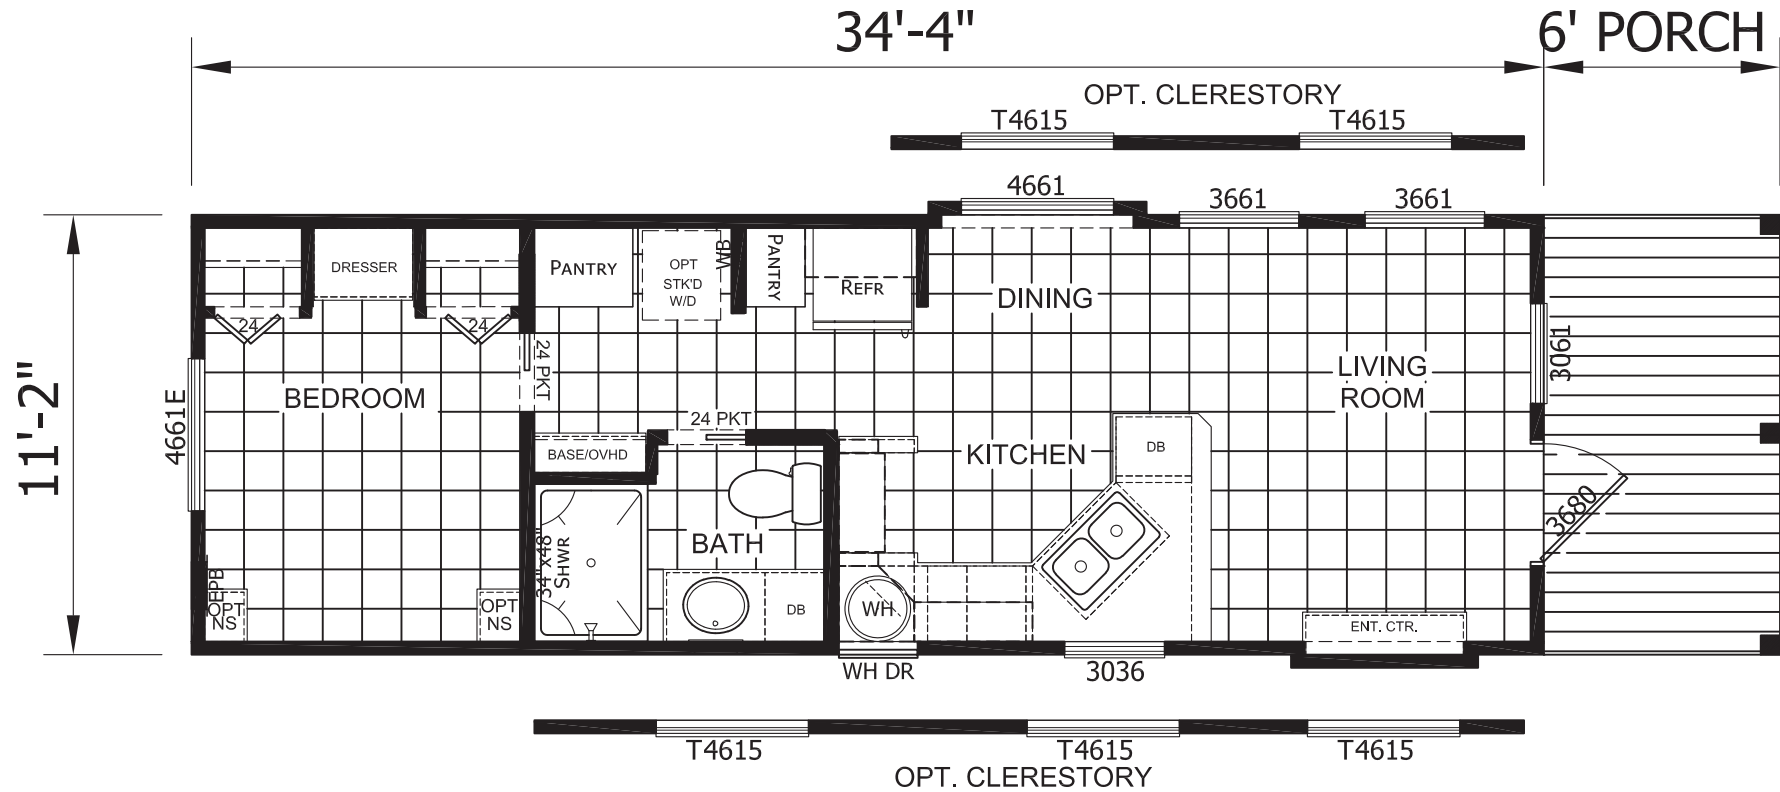

Austin

Imperial Series

399 SQ. FT. (Approximate) 1 Bedroom, 1 Bath

Last Updated: 7-24-24

FACTORY EXPO HOME CENTERS
 3401 W. Corsicana Highway
 Athens, TX 75751

LINO THROUGHOUT

AT.ParkModelsDirect.com | 1-800-965-9693