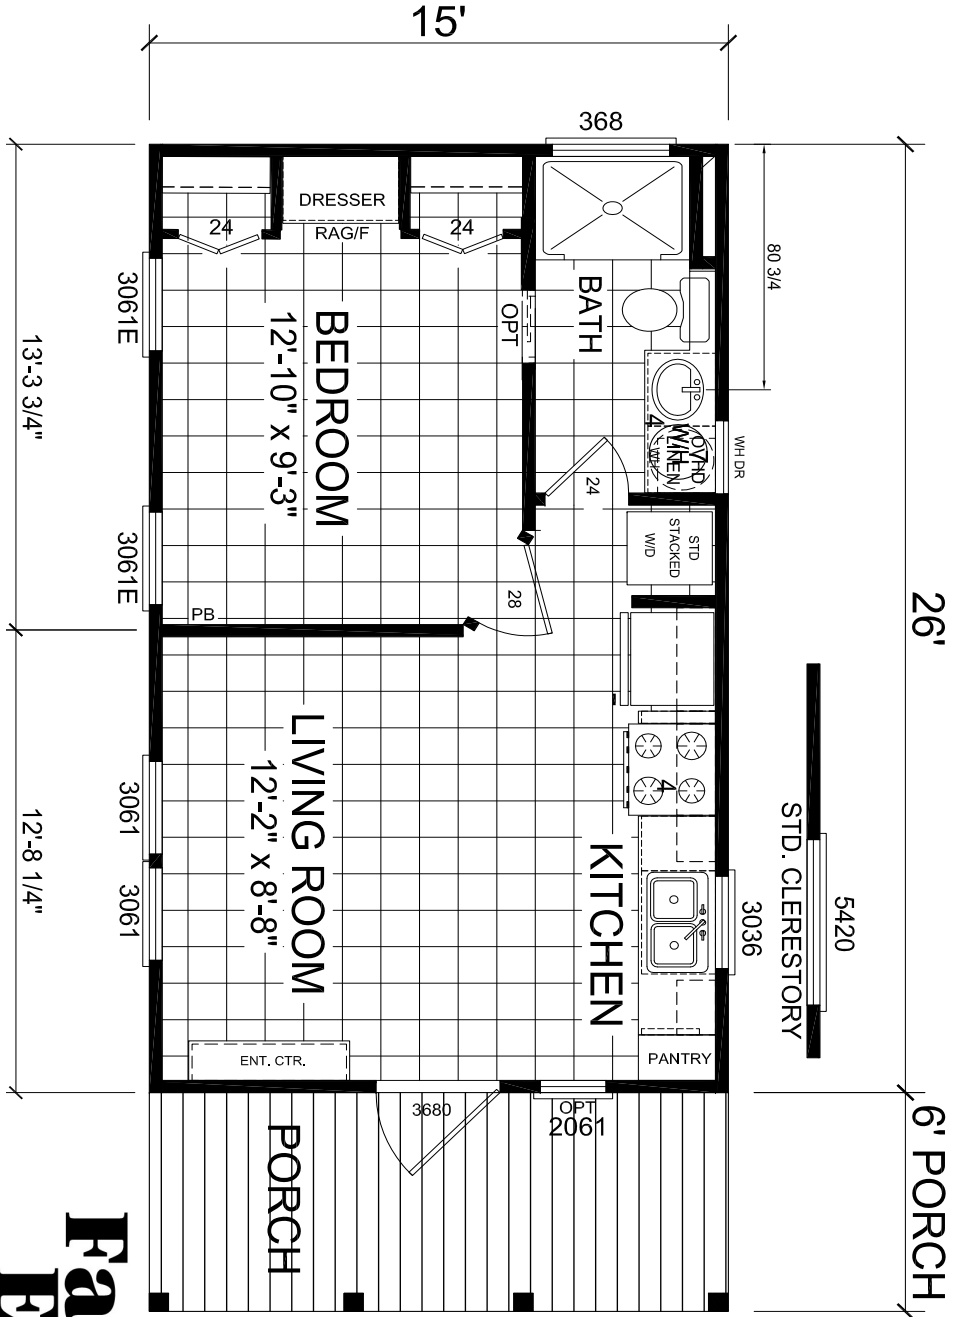

Gilmer

Imperial Series

1 Beds, 1 Bath
 Approx. 399 Sq. Ft.

Last Updated: 7-1-19

Important: Due to our policy of continual improvement, all information in our brochures may vary from actual home. The right is reserved to make changes at any time, without notice or obligation, in colors, materials, specifications, processes, and models. All dimensions and square footage calculations are nominal and approximate figures. Please check with your local sales associate for specific and current information.