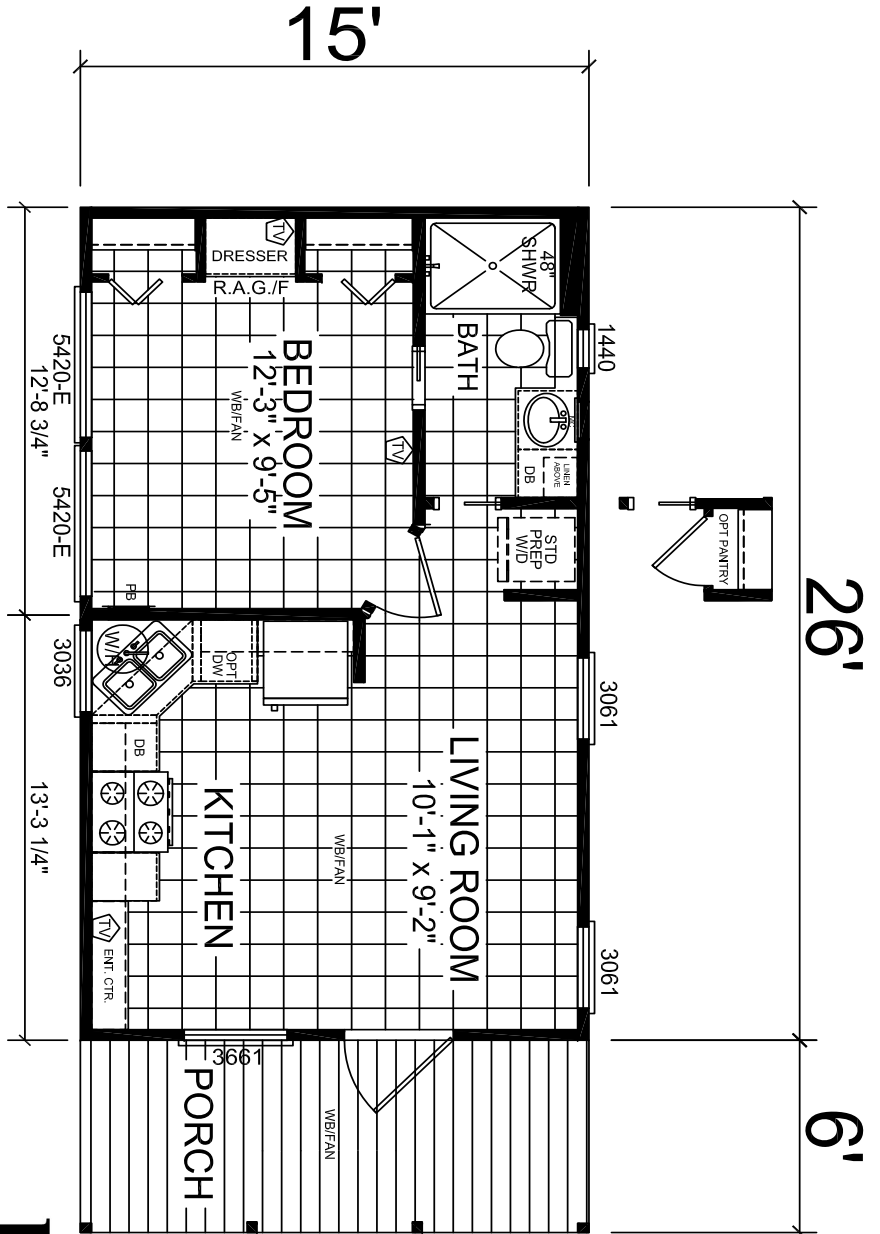

Landsman

Imperial Series

1 Bed, 1 Bath, Porch
Approx. 398 Sq. Ft.

Last Updated: 12-8-17

I authorize Factory Expo Park Models to build my house, per this plan.

X _____

Customer Signature/Date

Important: Due to our policy of continual improvement, all information in our brochures may vary from actual home. The right is reserved to make changes at any time, without notice or obligation, in colors, materials, specifications, processes, and models. All dimensions and square footage calculations are nominal and approximate figures. Please check with your local sales associate for specific and current information.