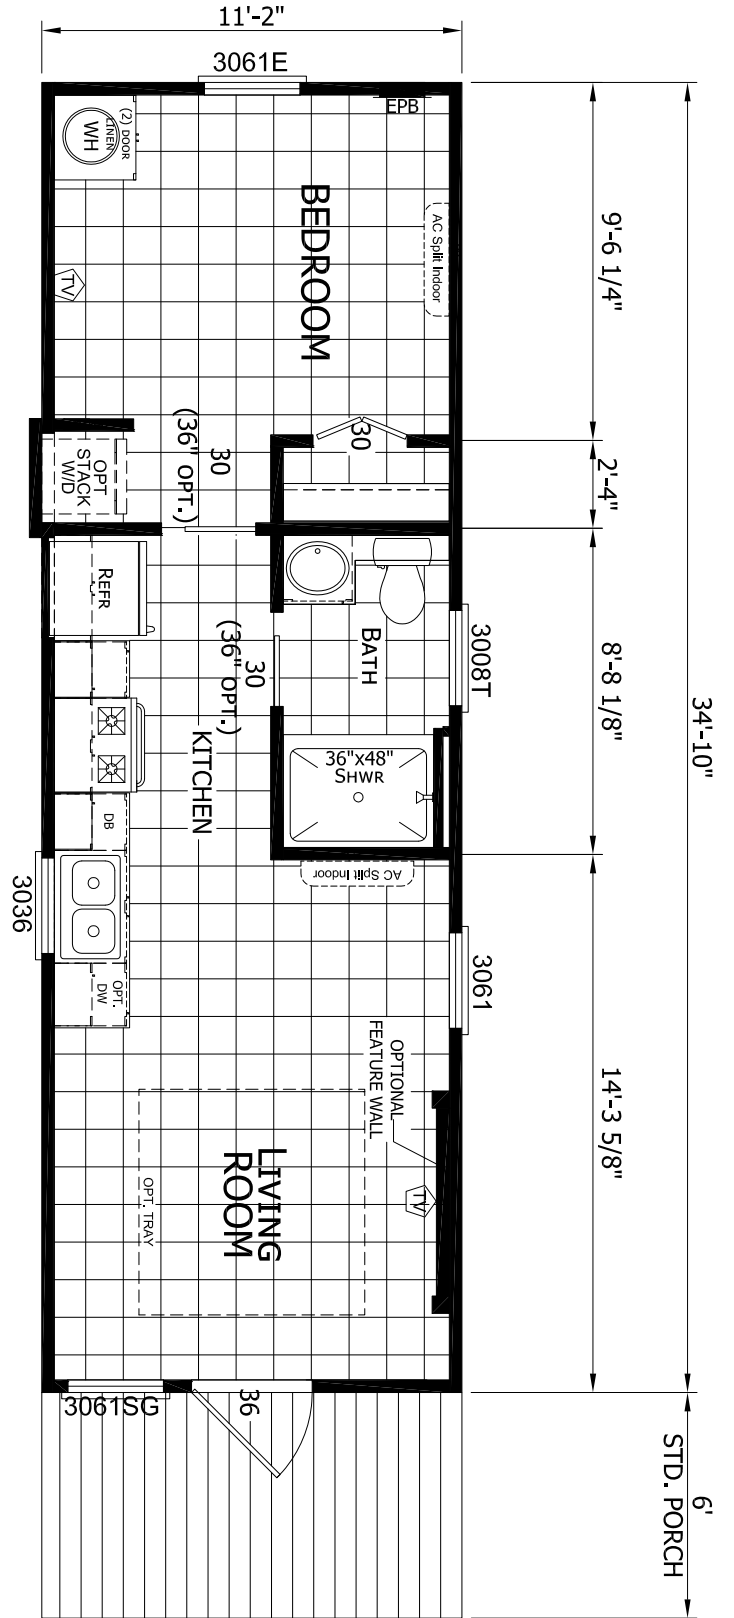

Rockingham

Extreme Series

1 Bed, 1 Bath
 Approx. 397 Sq. Ft.

Last Updated: 4-17-19

Important: Due to our policy of continual improvement, all information in our brochures may vary from actual home. The right is reserved to make changes at any time, without notice or obligation, in colors, materials, specifications, processes, and models. All dimensions and square footage calculations are nominal and approximate figures. Please check with your local sales associate for specific and current information.

I authorize Factory Expo Park Models to build my house, per this plan.

_____ X
 Customer Signature/Date

3401 W. Corsicana Highway
 Athens, TX 75751