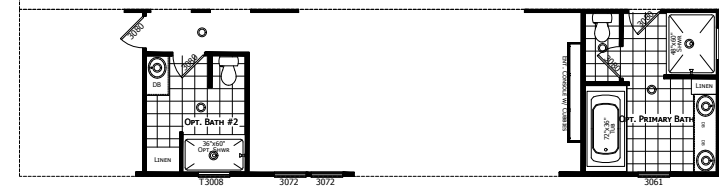

Adrienne

Redman New Moon Series - Multi Section

1,493 SQ. FT. (Approximate) 3 Bedroom, 2 Bath

Last Updated: 1-9-25

OPT. MBATH WITH 72" TUB & 72" SHOWER

OPT. BATH #2 (36" x 60") SHOWER

OPT. MBATH WITH 72" TUB & (48" x 60") SHOWER