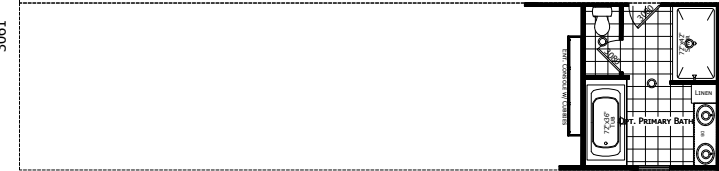

Adrienne

Redman New Moon Series - Multi Section

1,493 SQ. FT. (Approximate) 3 Bedroom, 2 Bath

Last Updated: 1-9-25

OPT. MBATH WITH 72" TUB & 72" SHOWER

OPT. BATH #2 (36" x 60") SHOWER

OPT. MBATH WITH 72" TUB & (48" x 60") SHOWER