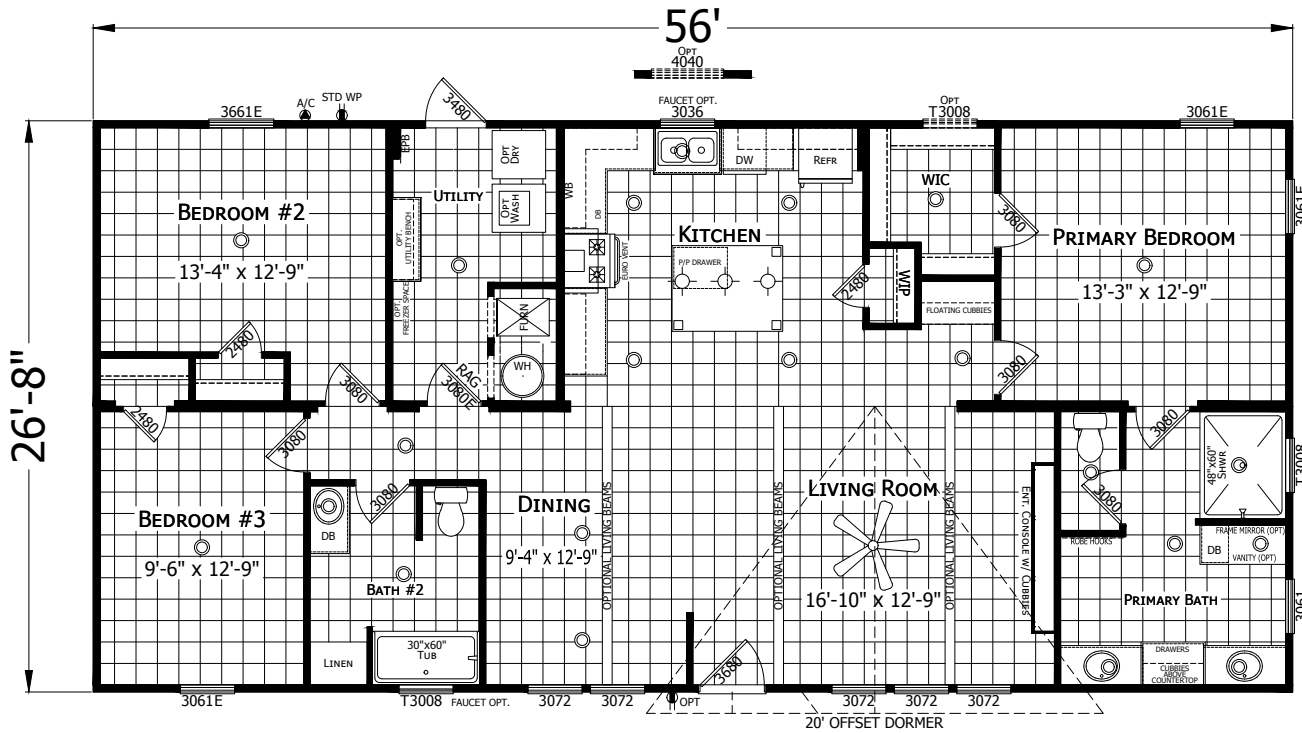

Adrienne

Redman New Moon Series - Multi Section

1,493 SQ. FT. (Approximate) 3 Bedroom, 2 Bath

Last Updated: 1-9-25

OPT. MBATH WITH 72" TUB & 72" SHOWER

OPT. BATH #2 (36" x 60") SHOWER

OPT. MBATH WITH 72" TUB & (48" x 60") SHOWER