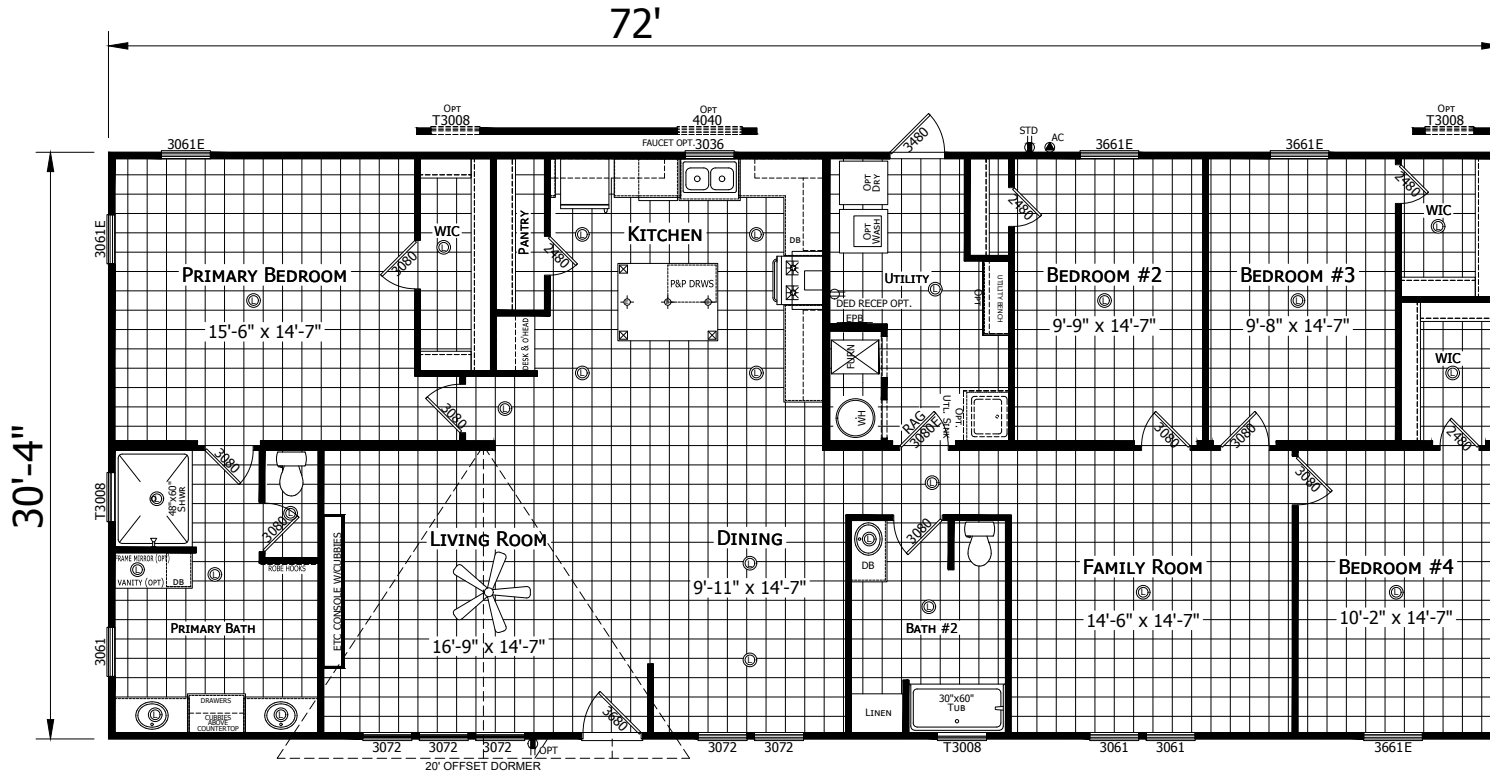

Aledo

Redman New Moon Series - Multi Section

2,184 SQ. FT. (Approximate) 4 Bedroom, 2 Bath

Last Updated: 7-17-24

CHAMPION HOMES CENTER
501A S. Burlison Blvd.
Burlison, TX 76028

FactoryDirectTexas.com | 1-800-965-3721