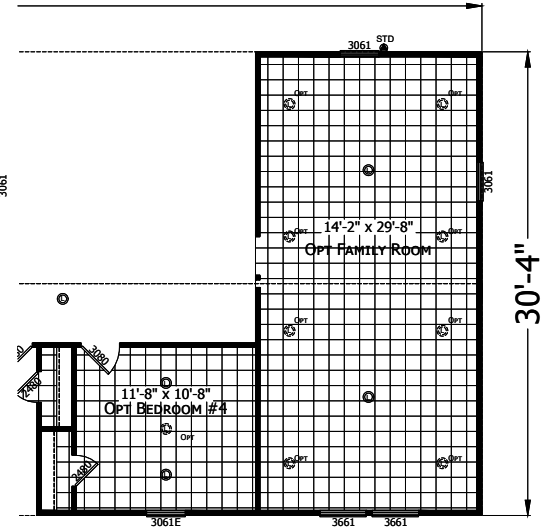

# Bailey

Redman New Moon Series - Multi Section

2305 SQ. FT. (Approximate) 5 Bedroom, 3 Bath

Last Updated: 1-14-25

**CHAMPION HOMES CENTER**  
501A S. Burleson Blvd.  
Burleson, TX 76028

**FactoryDirectTexas.com | 1-800-965-3721**