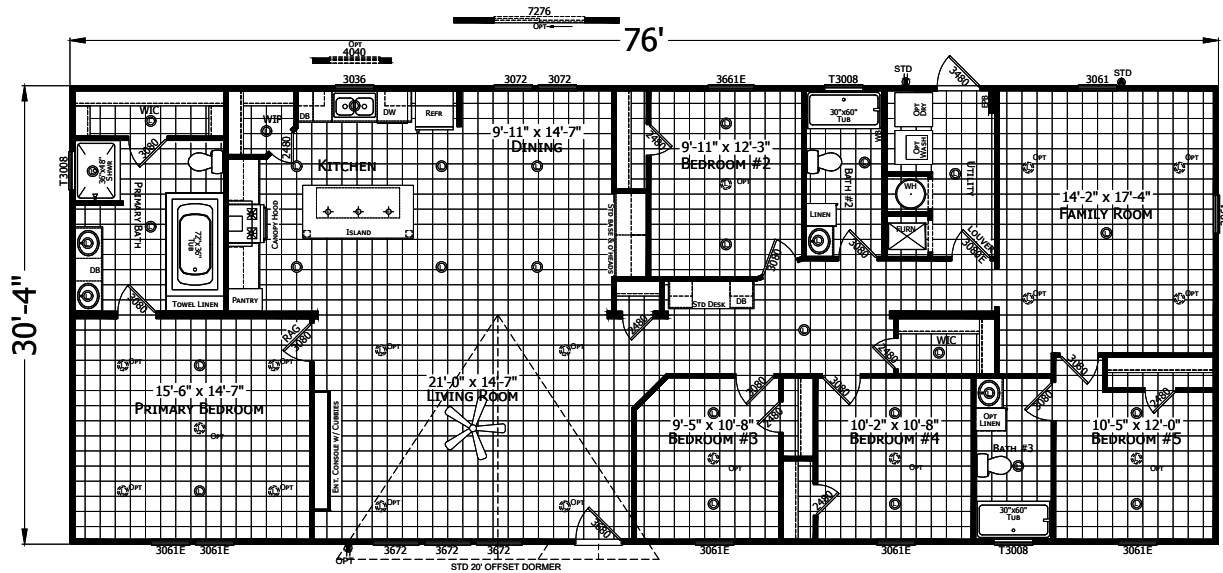

# Bailey

Redman New Moon Series - Multi Section

2305 SQ. FT. (Approximate) 5 Bedroom, 3 Bath

Last Updated: 1-14-25

**CHAMPION HOMES CENTER**  
501A S. Burleson Blvd.  
Burleson, TX 76028

**FactoryDirectTexas.com | 1-800-965-3721**