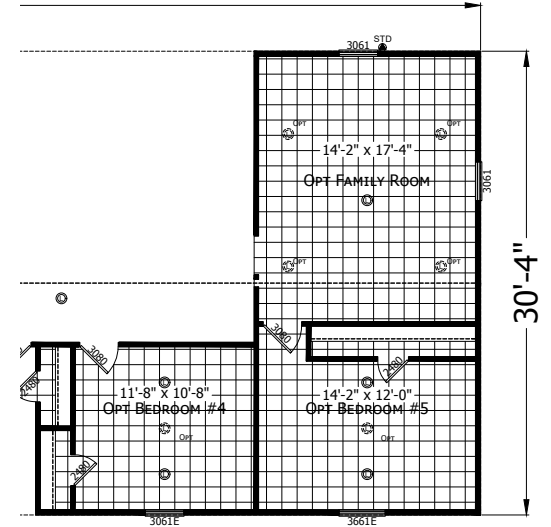

# Bailey

Redman New Moon Series - Multi Section

2305 SQ. FT. (Approximate) 5 Bedroom, 3 Bath

Last Updated: 1-14-25

**CHAMPION HOMES CENTER**  
501A S. Burleson Blvd.  
Burleson, TX 76028

**FactoryDirectTexas.com | 1-800-965-3721**