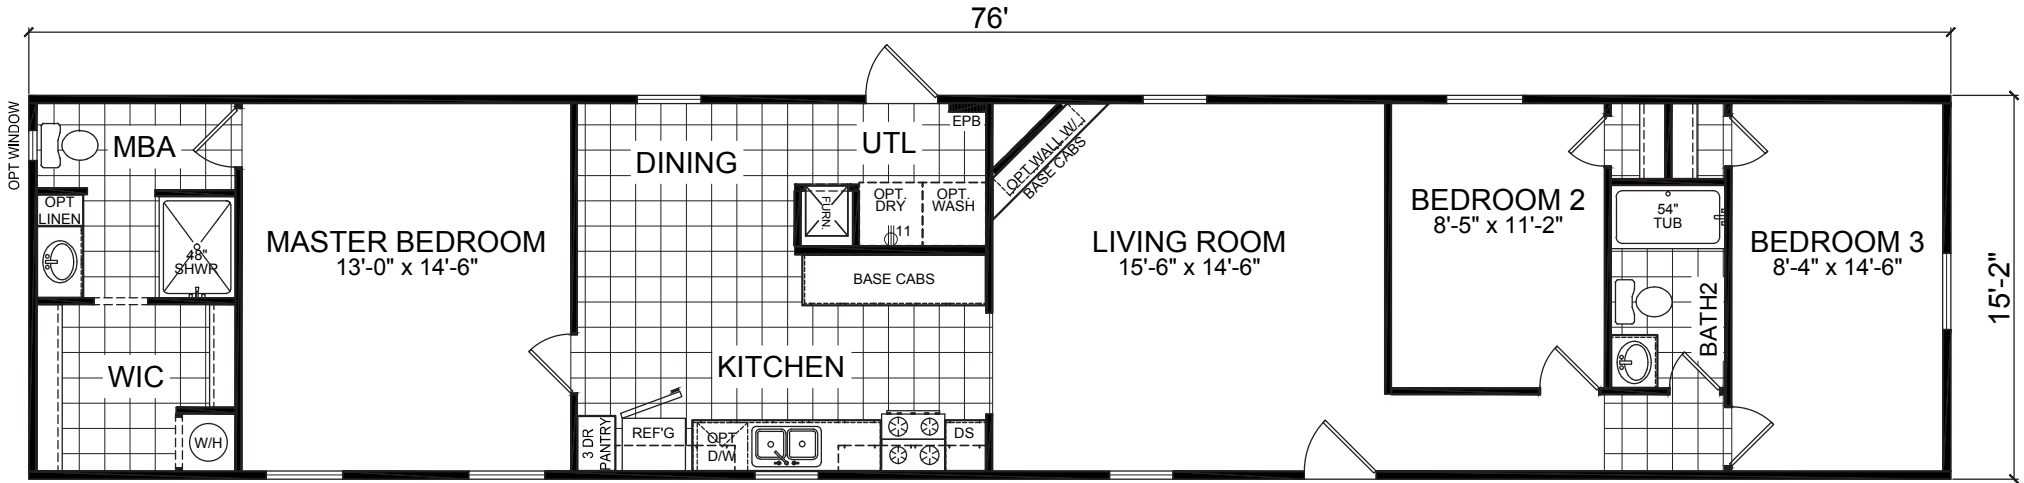

# Bremond

Champion Select Series

3 Bedroom, 2 Bath  
Approx. 1,152 Sq. Ft.

Last Updated: 8-28-17

501A S. Burleson Blvd.,  
Burleson, TX 76028

I authorize Factory Expo to build my house, per this plan.

X \_\_\_\_\_