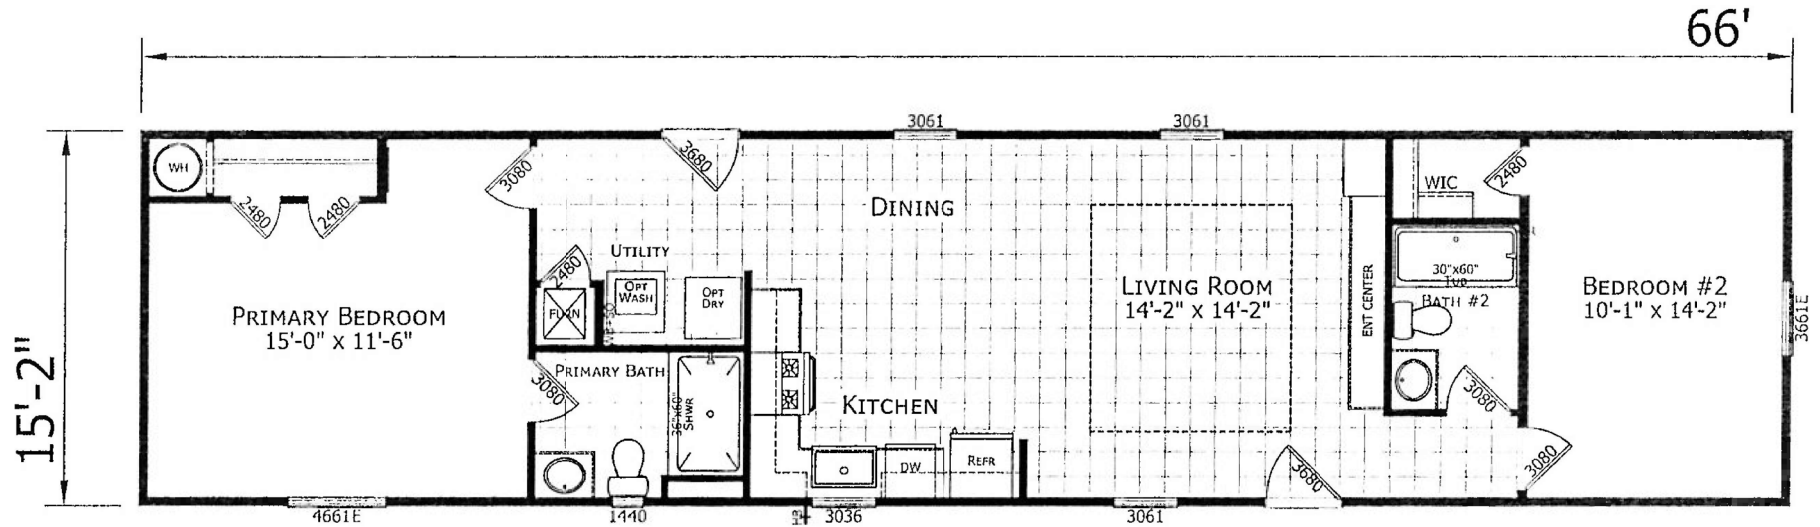

# Clairton

Ascend Series

1,001 SQ. FT. (Approximate) 2 Bedroom, 2 Bath

Last Updated: 10-30-24

**CHAMPION HOMES CENTER**  
501A S. Burleson Blvd.  
Burleson, TX 76028

**FactoryDirectTexas.com | 1-800-965-3721**